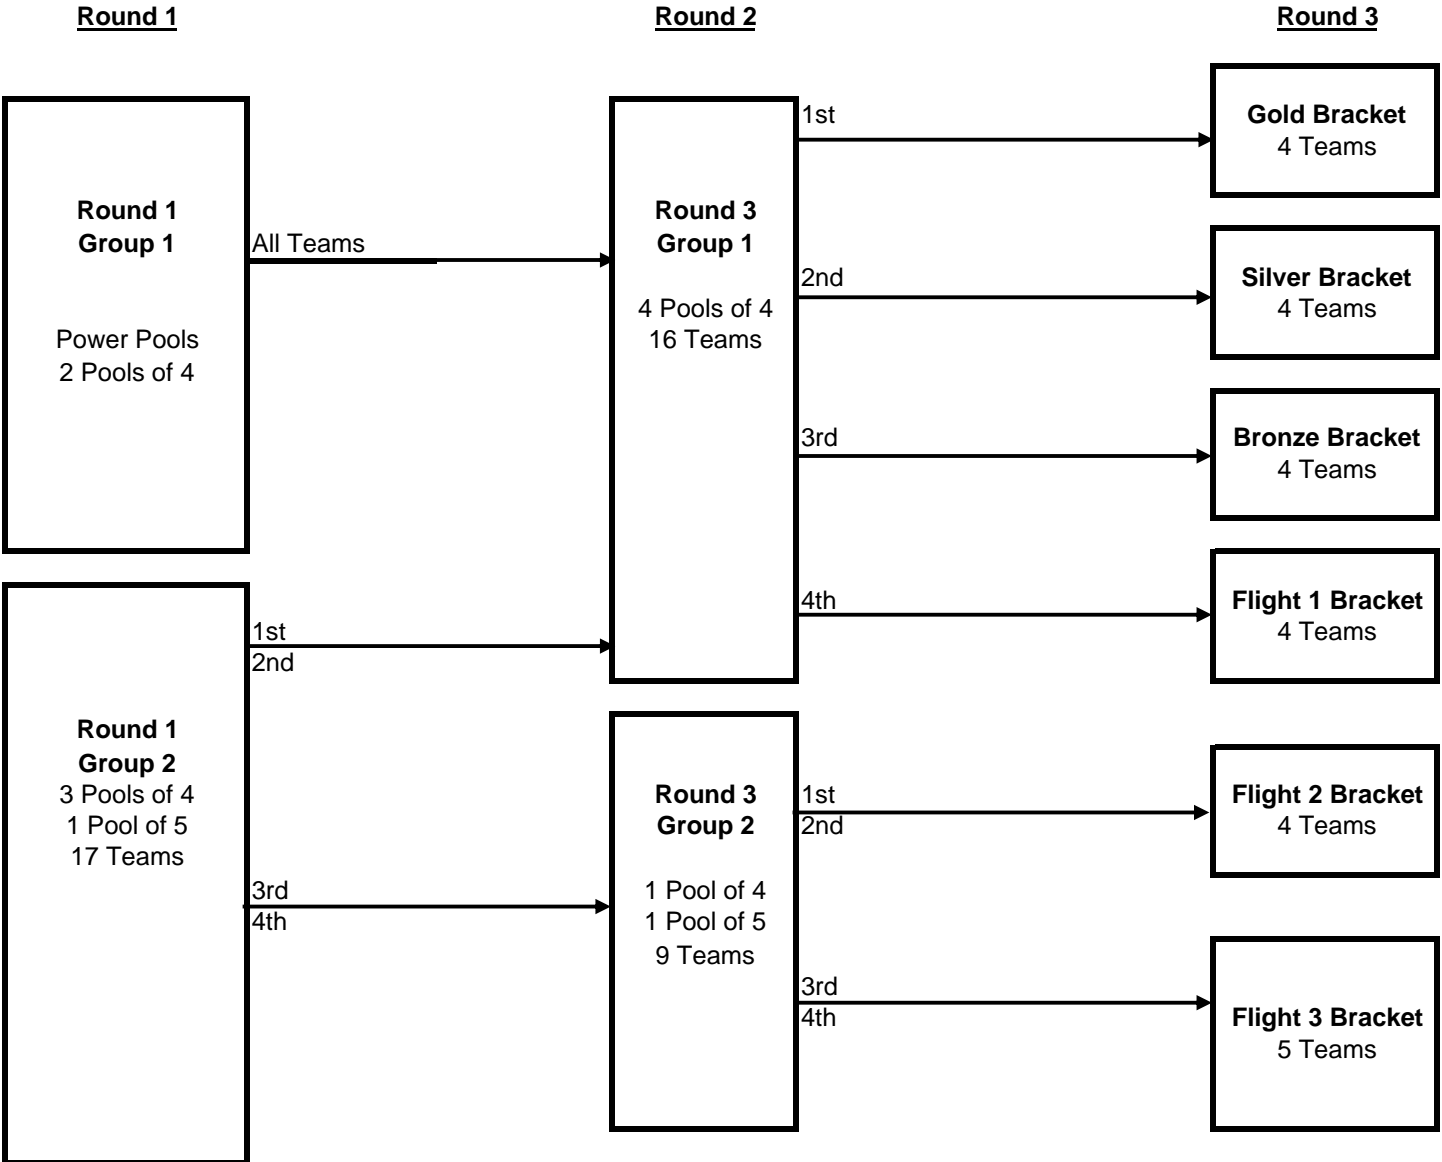

PrepVolleyball.com Classic
14 & Under
25 TEAMS

Teams play the following schedules:

Pools of 3	Pools of 4	Pool of 5 on 2 courts	
1 vs 3 (2 ref)	1 vs 3 (2 ref)	1 vs 5	2 vs 4 (3 ref)
2 vs 3 (1 ref)	2 vs 4 (1 ref)	1 vs 3	2 vs 5 (4 ref)
1 vs 2 (3 ref)	1 vs 4 (3 ref)	3 vs 4	1 vs 2 (5 ref)
	2 vs 3 (1 ref)	Break	
	3 vs 4 (2 ref)	3 vs 5	1 vs 4 (2 ref)
	1 vs 2 (4 ref)	2 vs 3	4 vs 5 (1 ref)

Note:
Ref teams in pools of 5 must ref both courts

All matches are played on the hour