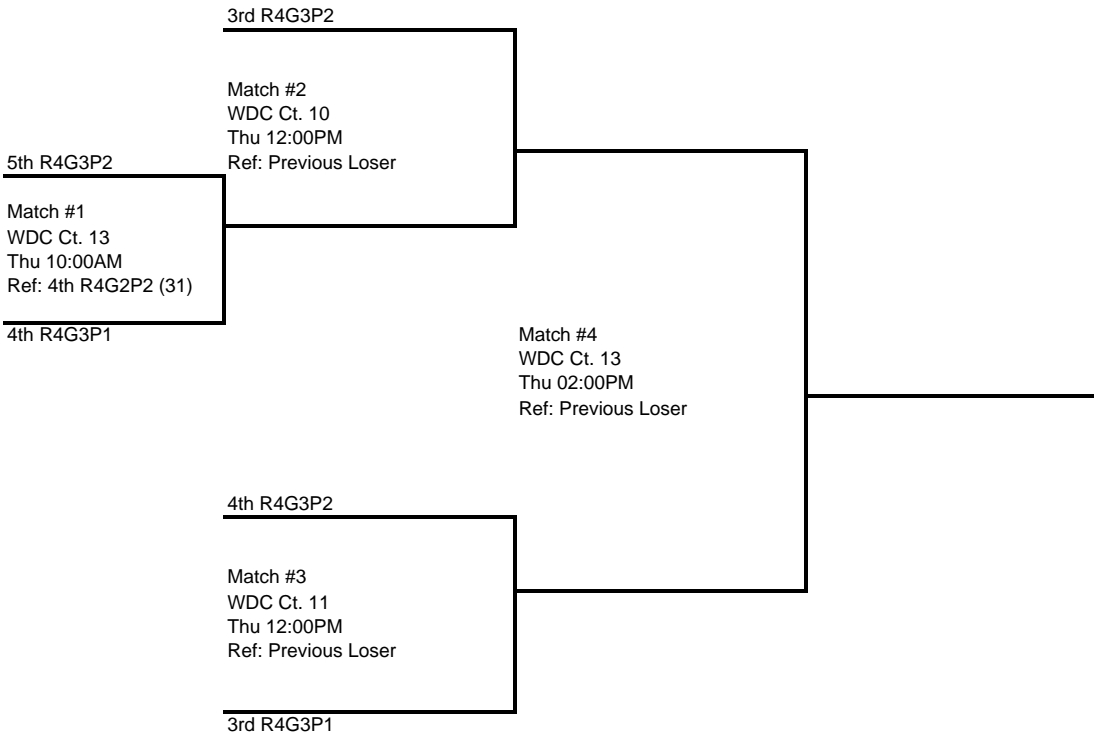

Boxed teams must ref the match before theirs
Losers of each match must ref the next match on their court.