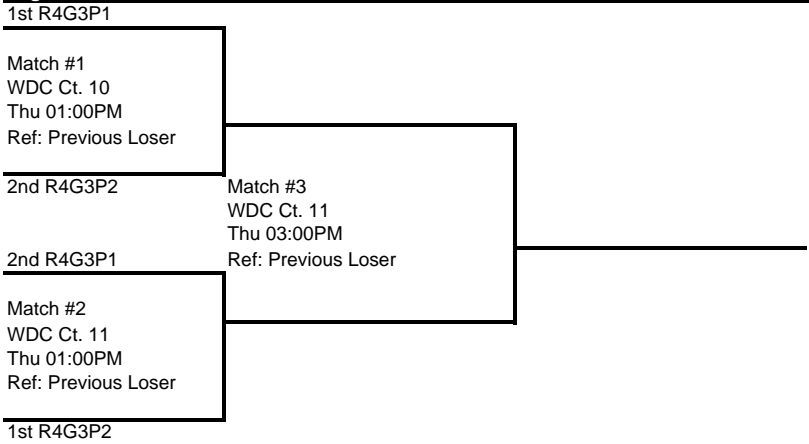

**PrepVolleyball Classic (16's-18's)
16 and Under**

Flight #6 Bracket

Flight #7 Bracket