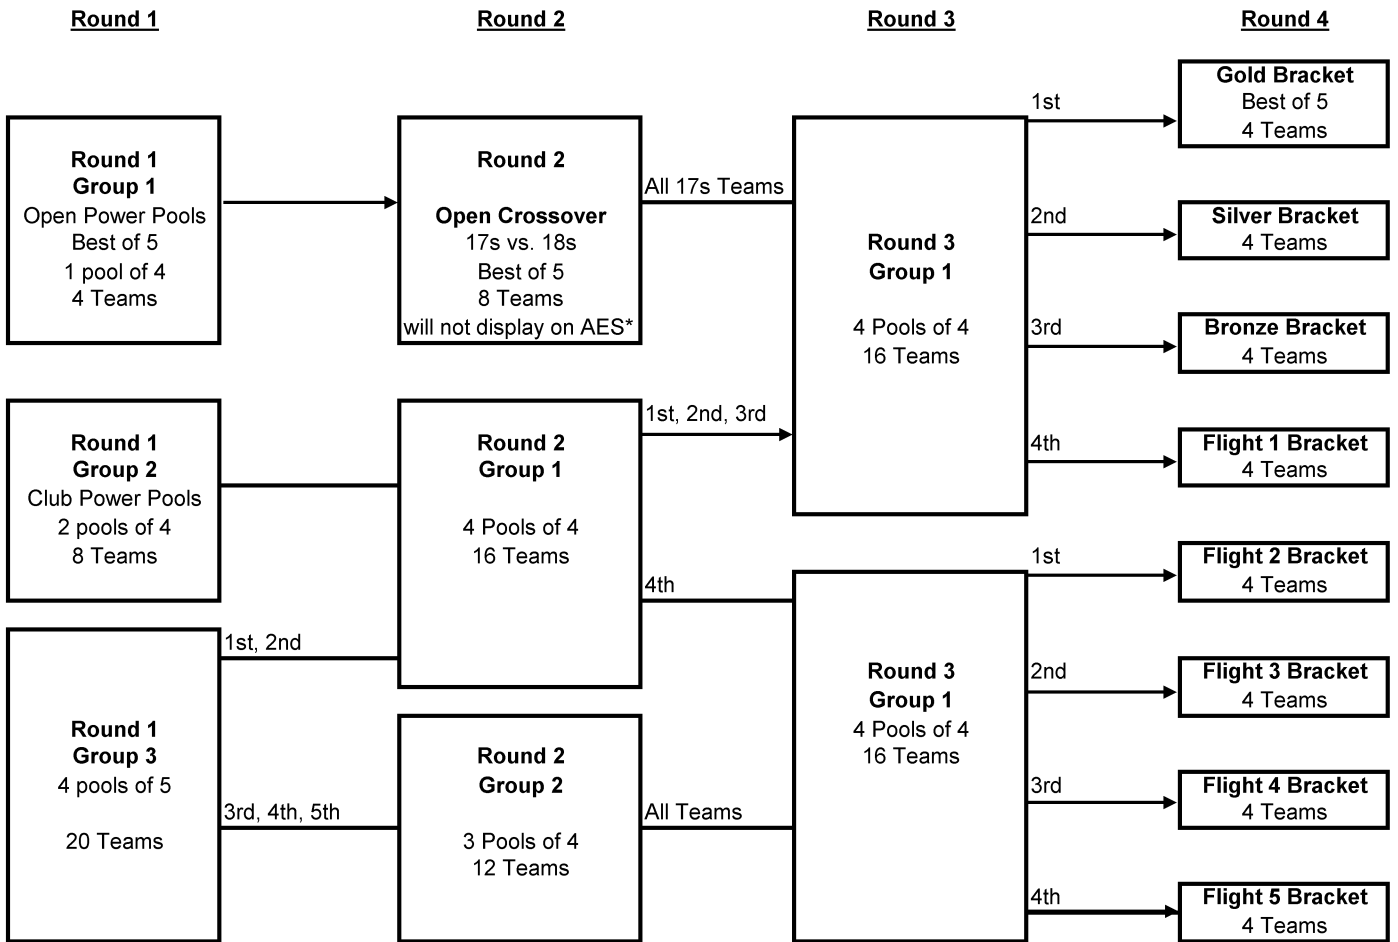

PrepVolleyball.com Classic
17 & Under
32 TEAMS

Teams play the following schedules:

Pools of 3	Pools of 4	Pool of 5 on 2 courts	
1 vs 3 (2 ref)	1 vs 3 (2 ref)	1 vs 5	2 vs 4 (3 ref)
2 vs 3 (1 ref)	2 vs 4 (1 ref)	1 vs 3	2 vs 5 (4 ref)
1 vs 2 (3 ref)	1 vs 4 (3 ref)	3 vs 4	1 vs 2 (5 ref)
	2 vs 3 (1 ref)	Break	
	3 vs 4 (2 ref)	3 vs 5	1 vs 4 (2 ref)
	1 vs 2 (4 ref)	2 vs 3	4 vs 5 (1 ref)

Notes:

- All matches are best of 3 except where noted
- Due the nature of the tournament the 17 Open vs. 18 Open crossover match will not count on your record for the tournament. We simply wanted to guarantee a 2nd 5 game match on Day 2.

All Best of 3 matches are played on the hour. All Best of 5 matches are scheduled every 90 minutes.