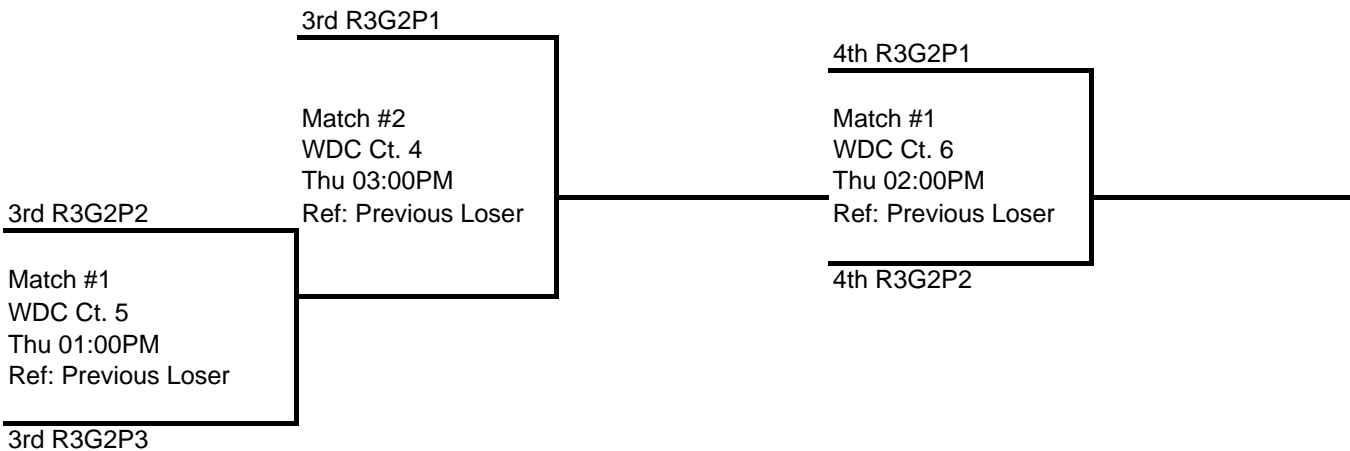

Flight #4 Bracket

Flight #5 Bracket

Boxed teams must ref the match before theirs
Losers of each match must ref the next match on their court.