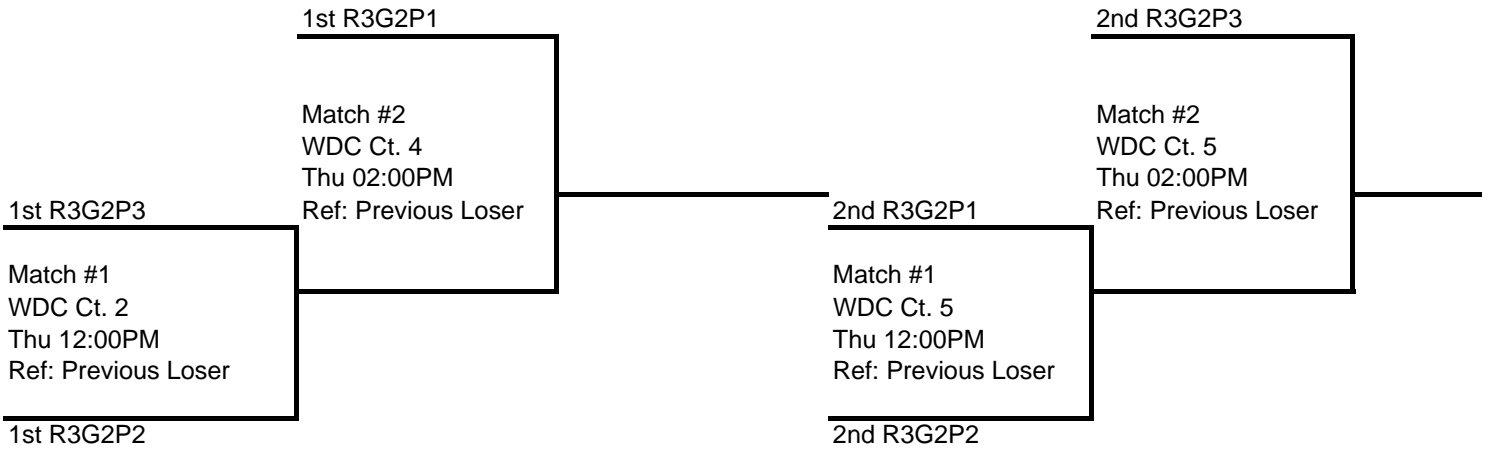

PrepVolleyball Classic (16's-18's) 18 and Under

Flight #2 Bracket

Flight #3 Bracket