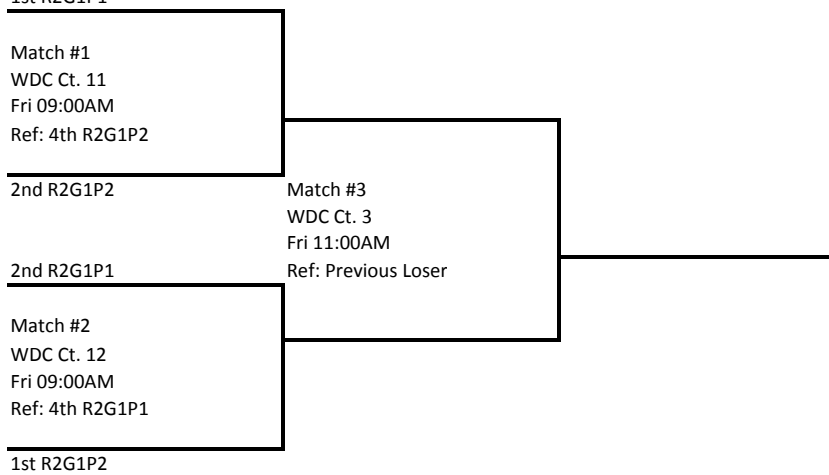

PrepVolleyball.com Classic (13s & 14s)

13 and under

1st Round

Court Number Start Time Pool	WDC Ct. 12 Wed 09:00AM R1G1P1	WDC Ct. 13 Wed 09:00AM R1G1P2	WDC Ct. 14 Wed 09:00AM R1G1P3	WDC Ct. 15 Wed 09:00AM R1G1P4
TEAM 1.	Club Fusion 13Black	Mizuno MN Select 13-1	NKYVC 13-1 Tsunami	Mizuno SPVB 13 Elite
TEAM 2.	Mizuno M1 131	Milw Sting 13 Black	Mizuno SPVB 13 Red	TVC 13-1
TEAM 3.	Avalanche 13Black	Colorado Juniors 13Lau	River City 13-1	Wi Jrs 121
TEAM 4.	Ft Wayne Kaepa 13 Blue	Club Fusion 13Blue	Milw Sting 12 Gold	Club Fusion 13White

2nd Round

Court Number Start Time Pool	WDC Ct. 11 Thu 09:00AM R2G1P1	WDC Ct. 12 Thu 09:00AM R2G1P2	WDC Ct. 13 Thu 09:00AM R2G2P1	WDC Ct. 14 Thu 09:00AM R2G2P2
TEAM 1.	1st R1G1P1	1st R1G1P2	3rd R1G1P1	3rd R1G1P2
TEAM 2.	1st R1G1P3	1st R1G1P4	3rd R1G1P3	3rd R1G1P4
TEAM 3.	2nd R1G1P4	2nd R1G1P3	4th R1G1P4	4th R1G1P3
TEAM 4.	2nd R1G1P2	2nd R1G1P1	4th R1G1P2	4th R1G1P1

3rd Round

Gold Bracket

1st R2G1P1

Match #1
WDC Ct. 11
Fri 09:00AM
Ref: 4th R2G1P2

2nd R2G1P2

2nd R2G1P1

Match #2
WDC Ct. 12
Fri 09:00AM
Ref: 4th R2G1P1

1st R2G1P2

Match #3
WDC Ct. 3
Fri 11:00AM
Ref: Previous Loser