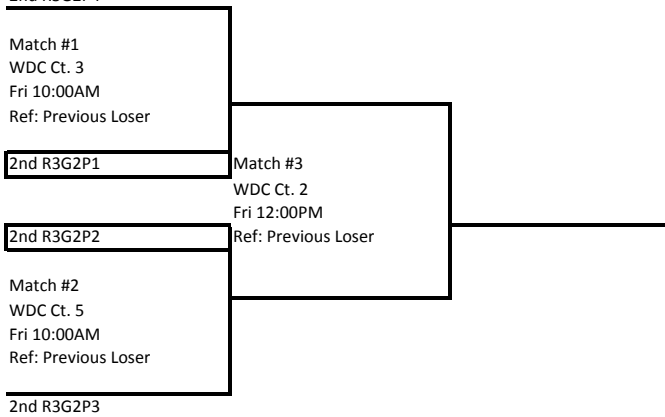

Silver Bracket

2nd R3G2P4

Match #1
 WDC Ct. 3
 Fri 10:00AM
 Ref: Previous Loser

2nd R3G2P1

2nd R3G2P2

Match #2
 WDC Ct. 5
 Fri 10:00AM
 Ref: Previous Loser

2nd R3G2P3

Match #3
 WDC Ct. 2
 Fri 12:00PM
 Ref: Previous Loser

Bronze Bracket

Flight #1 Bracket

Flight #2 Bracket

PrepVolleyball.com Classic (13s & 14s)
14 and under

Court Number Start Time Pool	WDC Ct. 10 Fri 09:00AM Flight 3 Pool
TEAM 1.	3rd R3G3P1
TEAM 2.	3rd R3G3P2
TEAM 3.	3rd R3G3P3