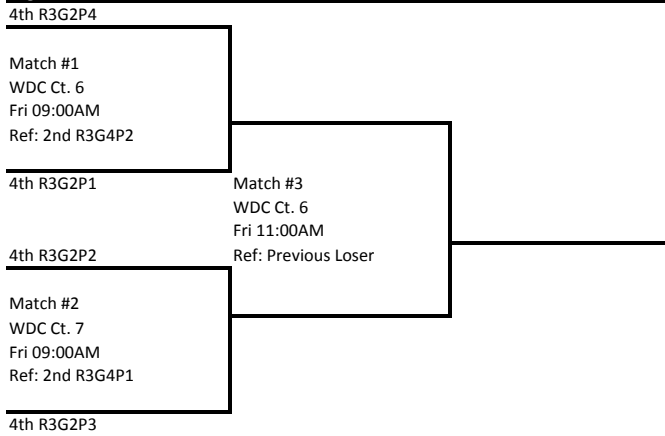

Silver Bracket

2nd R3G2P4

Match #1
 WDC Ct. 3
 Fri 10:00AM
 Ref: Previous Loser

2nd R3G2P1

2nd R3G2P2

Match #2
 WDC Ct. 5
 Fri 10:00AM
 Ref: Previous Loser

2nd R3G2P3

Match #3
 WDC Ct. 2
 Fri 12:00PM
 Ref: Previous Loser

Bronze Bracket

Flight #1 Bracket

Flight #2 Bracket

PrepVolleyball.com Classic (13s & 14s)
14 and under

Court Number Start Time Pool	WDC Ct. 10 Fri 09:00AM Flight 3 Pool
TEAM 1.	3rd R3G3P1
TEAM 2.	3rd R3G3P2
TEAM 3.	3rd R3G3P3