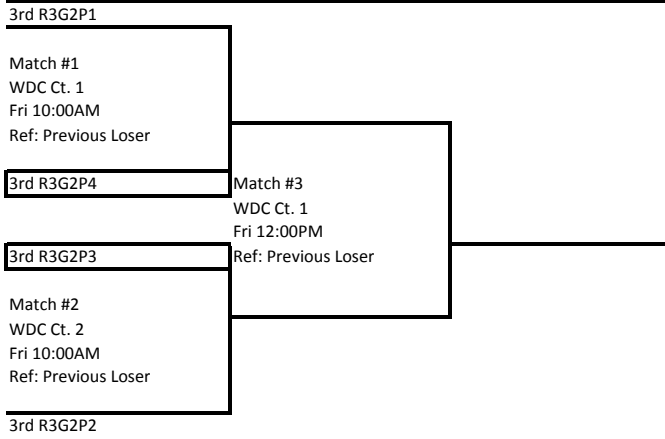

Silver Bracket

2nd R3G2P4

Match #1
 WDC Ct. 3
 Fri 10:00AM
 Ref: Previous Loser

2nd R3G2P1

2nd R3G2P2

Match #2
 WDC Ct. 5
 Fri 10:00AM
 Ref: Previous Loser

2nd R3G2P3

Match #3
 WDC Ct. 2
 Fri 12:00PM
 Ref: Previous Loser

Bronze Bracket

Flight #1 Bracket

Flight #2 Bracket

PrepVolleyball.com Classic (13s & 14s)
14 and under

Court Number Start Time Pool	WDC Ct. 10 Fri 09:00AM Flight 3 Pool
TEAM 1.	3rd R3G3P1
TEAM 2.	3rd R3G3P2
TEAM 3.	3rd R3G3P3