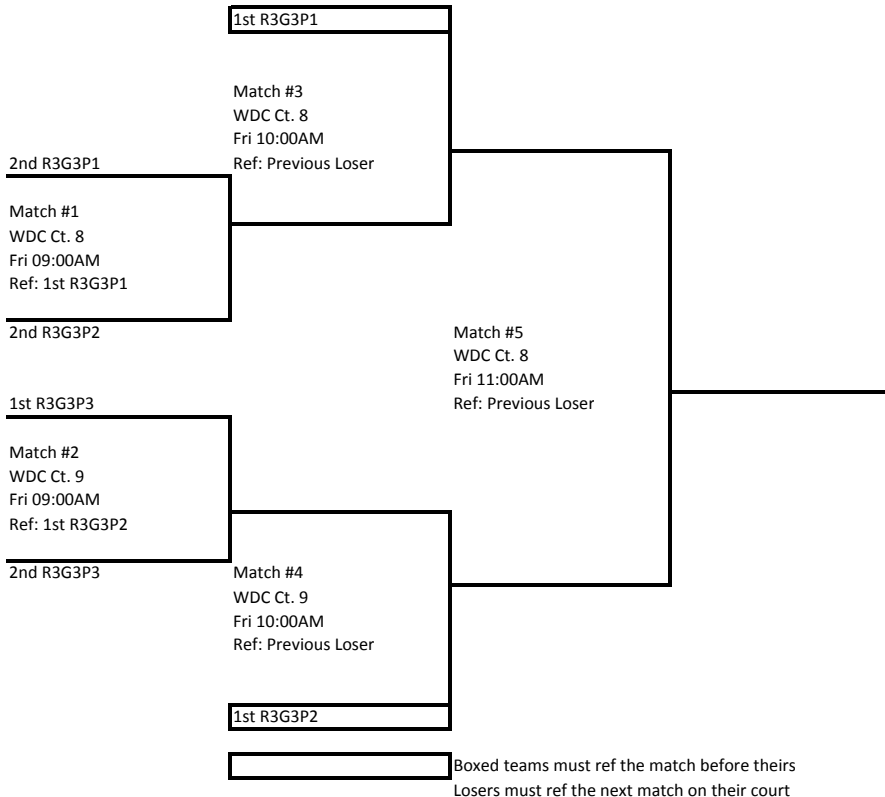

Match #4
 WDC Ct. 5
 Fri 09:00AM
 Ref: 2nd R3G2P2

2nd R3G1P1

Match #5
 WDC Ct. 1
 Fri 11:00AM
 Ref: Previous Loser

Match #6
 WDC Ct. 2
 Fri 11:00AM
 Ref: Previous Loser

Match #7
 WDC Ct. 3
 Fri 12:00PM
 Ref: Previous Loser

Silver Bracket

2nd R3G2P4

Match #1
 WDC Ct. 3
 Fri 10:00AM
 Ref: Previous Loser

2nd R3G2P1

2nd R3G2P2

Match #2
 WDC Ct. 5
 Fri 10:00AM
 Ref: Previous Loser

2nd R3G2P3

Match #3
 WDC Ct. 2
 Fri 12:00PM
 Ref: Previous Loser

Bronze Bracket

Flight #1 Bracket

Flight #2 Bracket

PrepVolleyball.com Classic (13s & 14s)
14 and under

Court Number Start Time Pool	WDC Ct. 10 Fri 09:00AM Flight 3 Pool
TEAM 1.	3rd R3G3P1
TEAM 2.	3rd R3G3P2
TEAM 3.	3rd R3G3P3