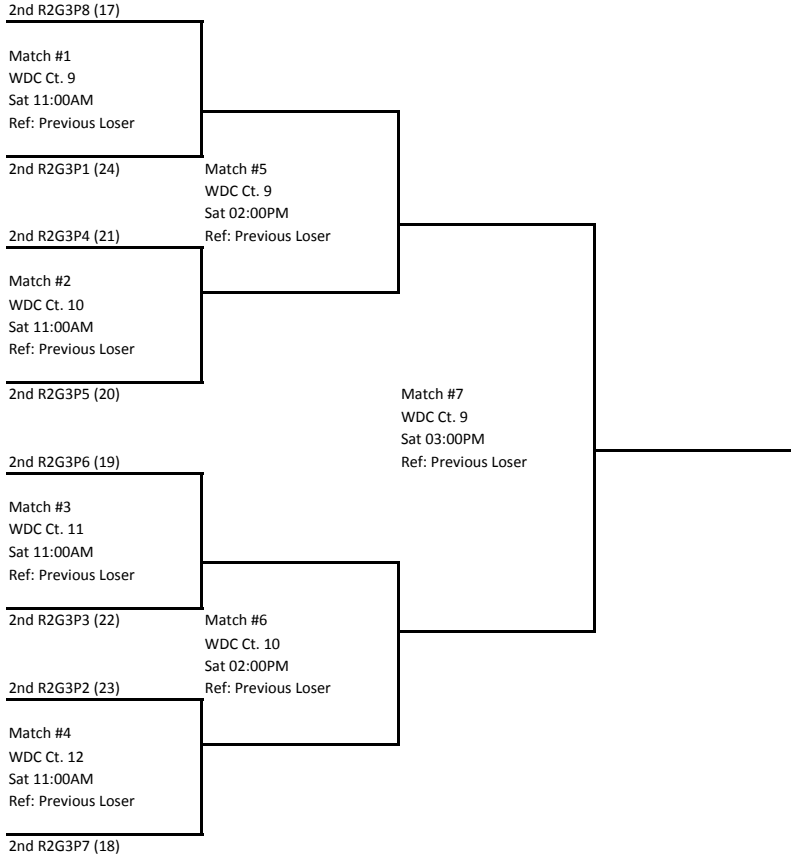

PrepVolleyball.com Classic (15s & 16s)
15 and under

Silver Bracket