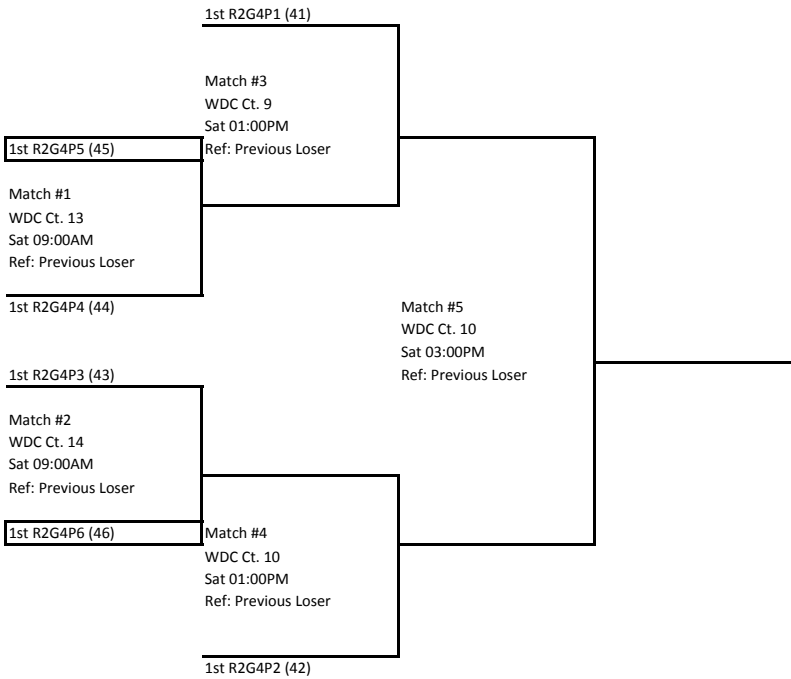

Boxed teams must ref the match before theirs
Losers must stay and ref the next match