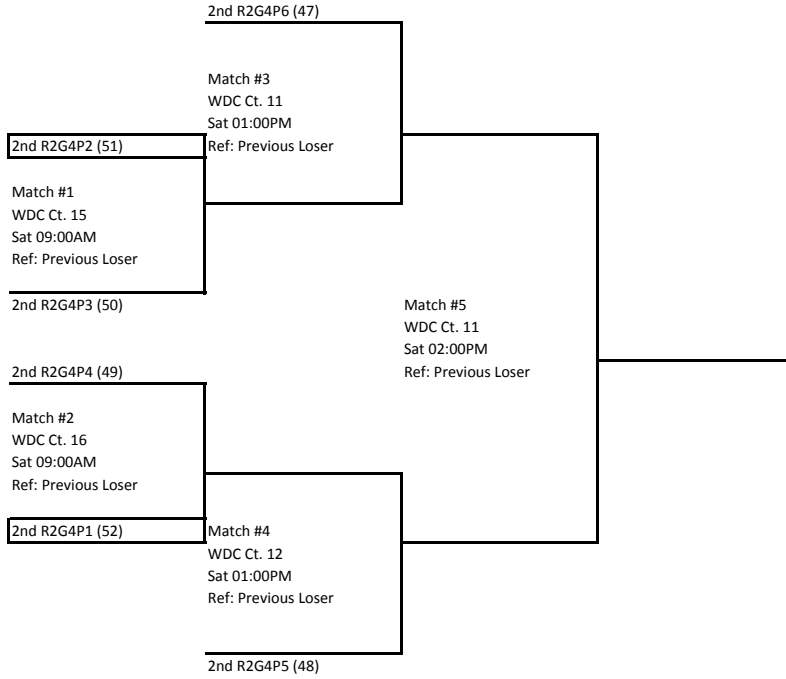

Flight #1 Bracket

Flight #2 Bracket

Boxed teams must ref the match before theirs
Losers must stay and ref the next match

Flight #3 Bracket

Flight #4 Bracket

Boxed teams must ref the match before theirs
Losers must stay and ref the next match