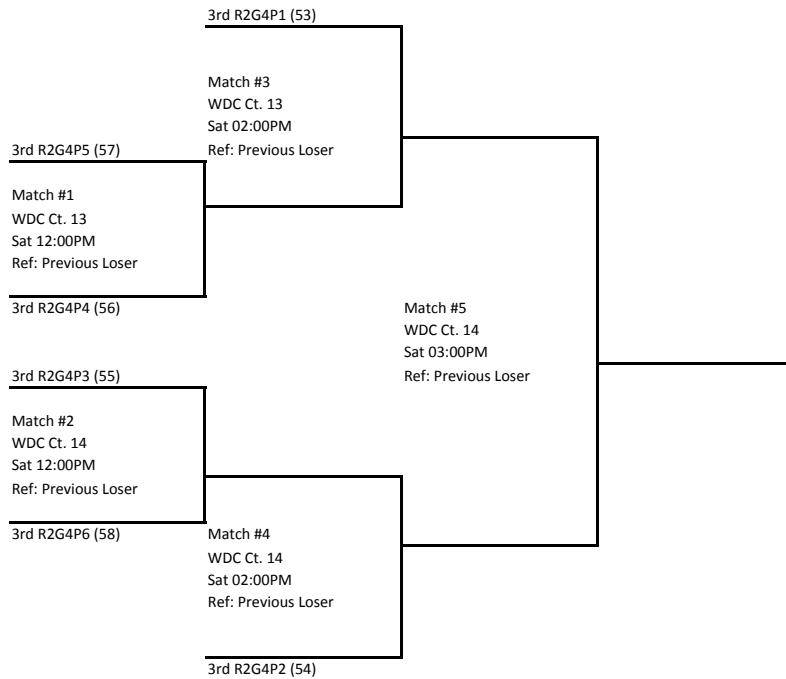

Flight #1 Bracket

Flight #2 Bracket

Boxed teams must ref the match before theirs
Losers must stay and ref the next match

Flight #3 Bracket

Flight #4 Bracket

Boxed teams must ref the match before theirs
Losers must stay and ref the next match