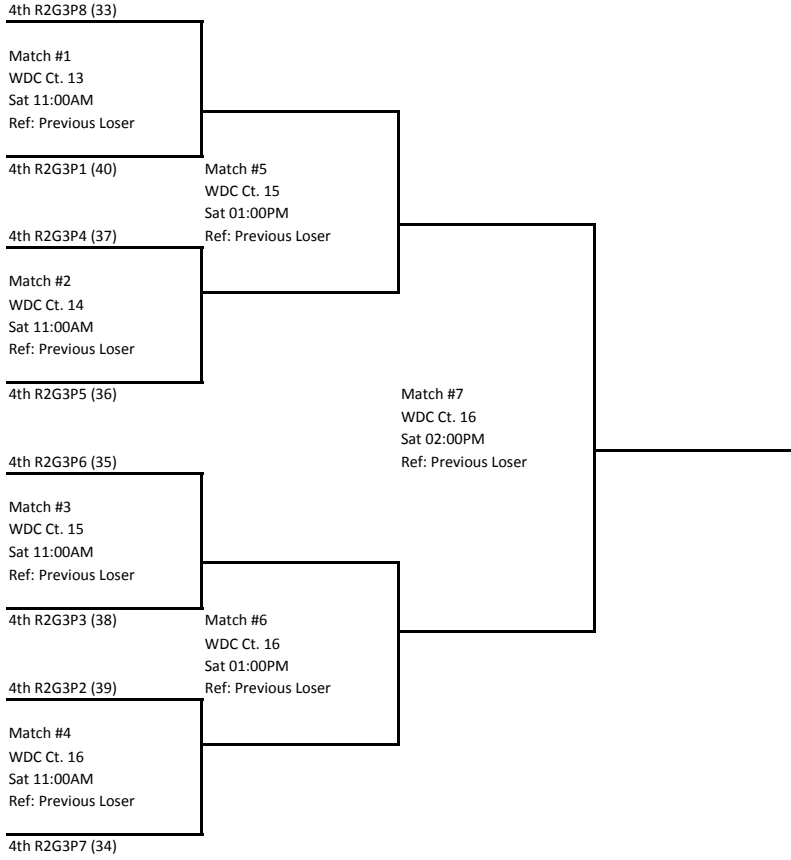

PrepVolleyball.com Classic (15s & 16s)
15 and under

Flight #1 Bracket

Flight #2 Bracket