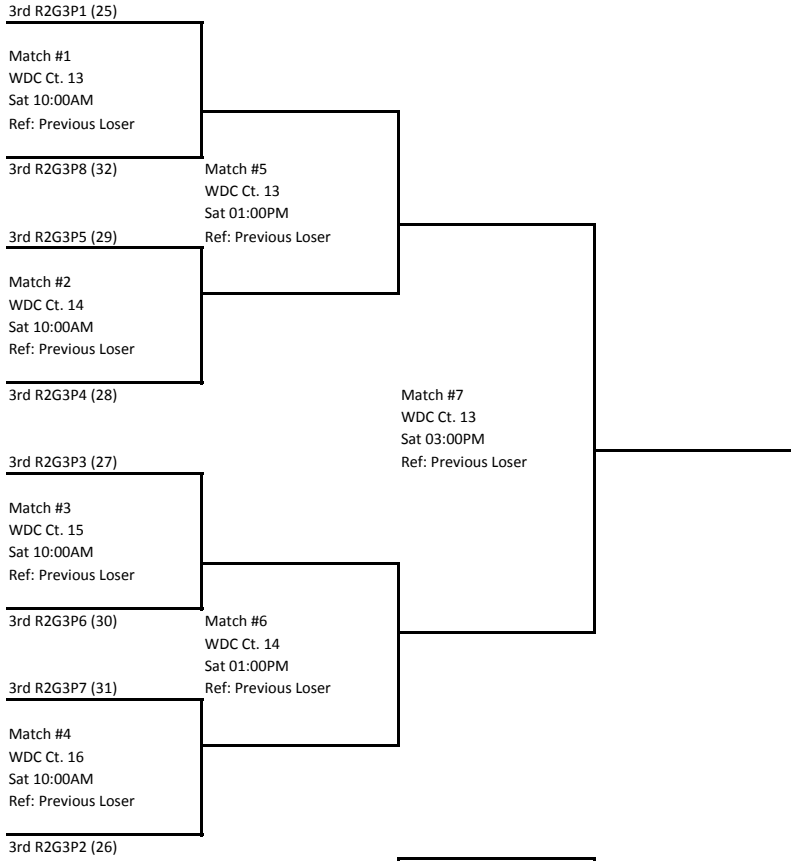

Bronze Bracket

Boxed teams must ref the match before theirs
Losers must stay and ref the next match