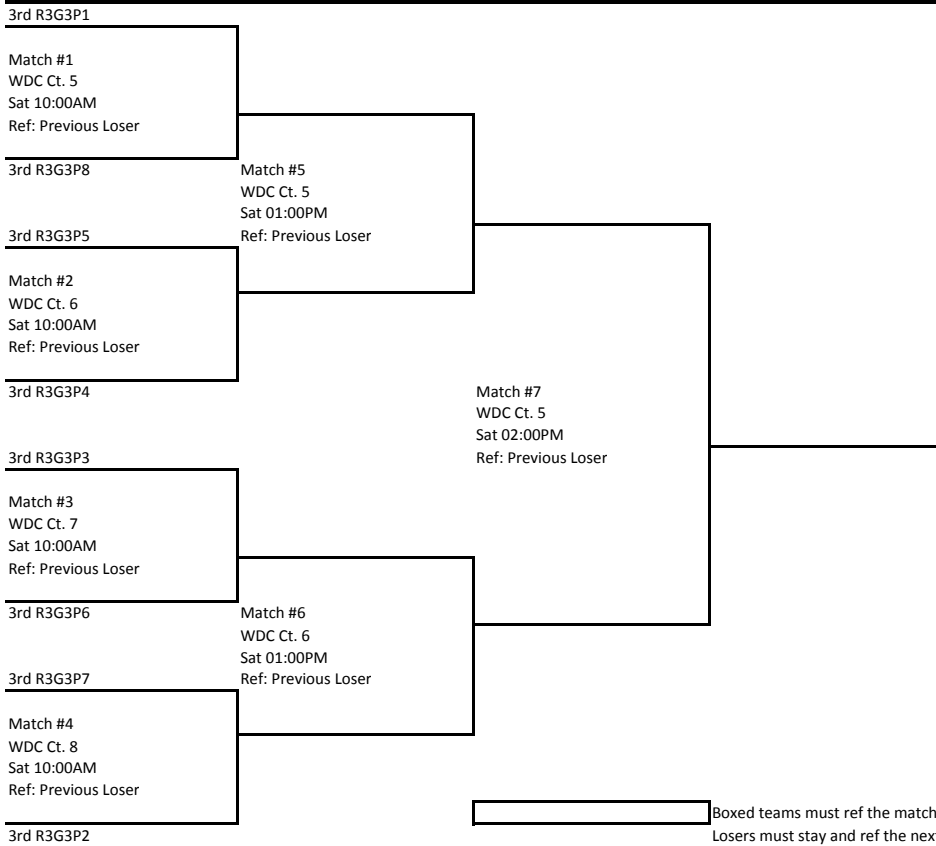

Court Number Start Time Pool	JAC Ct. 17 Fri 08:00AM R3G4P5	JAC Ct. 18 Fri 08:00AM R3G4P6	JAC Ct. 19 Fri 08:00AM R3G4P7
TEAM 1.	3rd R1G2P5	3rd R1G2P6	3rd R1G2P7
TEAM 2.	3rd R1G2P10	3rd R1G2P9	3rd R1G2P8
TEAM 3.	4th R1G2P9	4th R1G2P8	4th R1G2P10
TEAM 4.	4th R1G2P6	4th R1G2P7	4th R1G2P5

PrepVolleyball.com Classic (15s & 16s)
 16 and Under
 4th Round

Gold Bracket

PrepVolleyball.com Classic (15s & 16s)
16 and Under

Silver Bracket

Bronze Bracket

Boxed teams must ref the match before theirs
Losers must stay and ref the next match