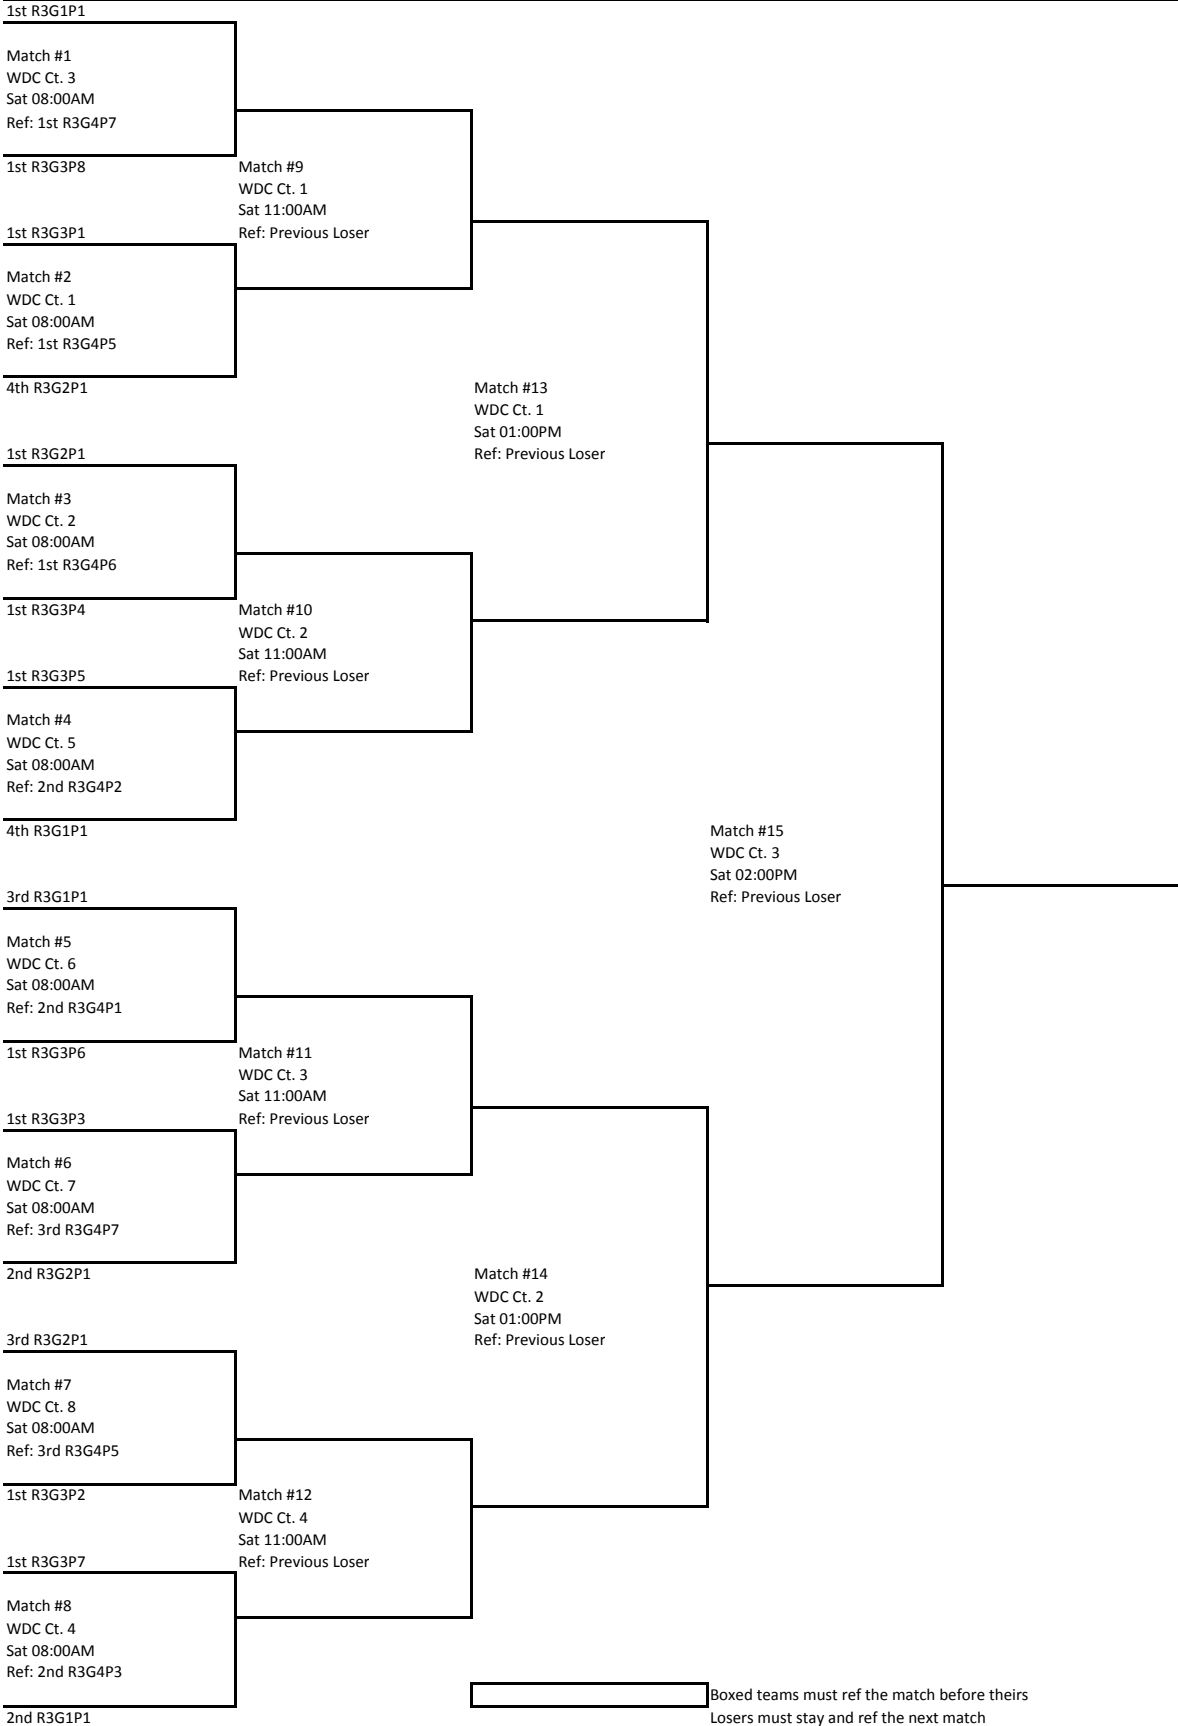

PrepVolleyball.com Classic (15s & 16s)
16 and Under
4th Round

Gold Bracket