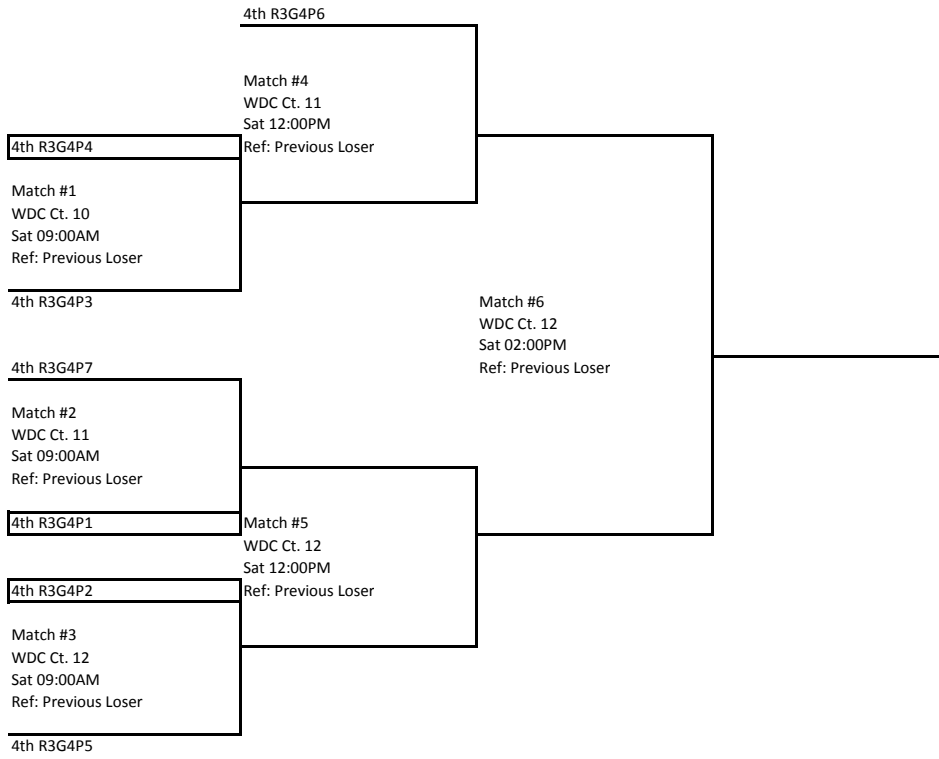

Court Number Start Time Pool	JAC Ct. 17 Fri 08:00AM R3G4P5	JAC Ct. 18 Fri 08:00AM R3G4P6	JAC Ct. 19 Fri 08:00AM R3G4P7
TEAM 1.	3rd R1G2P5	3rd R1G2P6	3rd R1G2P7
TEAM 2.	3rd R1G2P10	3rd R1G2P9	3rd R1G2P8
TEAM 3.	4th R1G2P9	4th R1G2P8	4th R1G2P10
TEAM 4.	4th R1G2P6	4th R1G2P7	4th R1G2P5

PrepVolleyball.com Classic (15s & 16s)
16 and Under

Flight #1 Bracket

Flight #2 Bracket

Flight #3 Bracket

Flight #4 Bracket

Flight #5 Bracket

Boxed teams must ref the match before theirs
Losers must stay and ref the next match