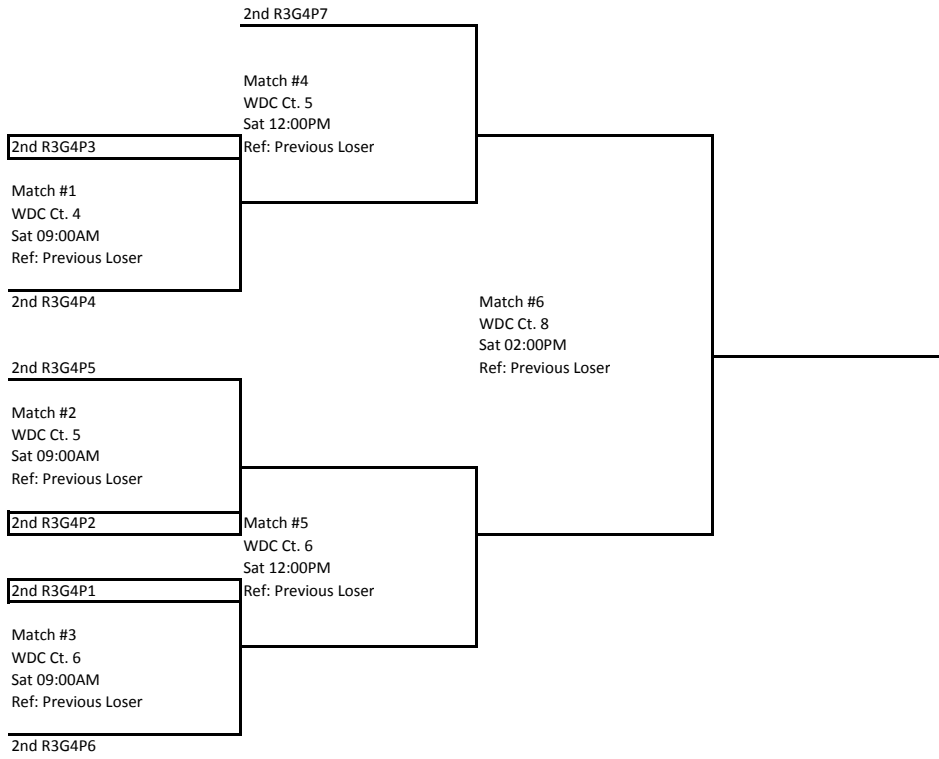

Court Number Start Time Pool	JAC Ct. 17 Fri 08:00AM R3G4P5	JAC Ct. 18 Fri 08:00AM R3G4P6	JAC Ct. 19 Fri 08:00AM R3G4P7
TEAM 1.	3rd R1G2P5	3rd R1G2P6	3rd R1G2P7
TEAM 2.	3rd R1G2P10	3rd R1G2P9	3rd R1G2P8
TEAM 3.	4th R1G2P9	4th R1G2P8	4th R1G2P10
TEAM 4.	4th R1G2P6	4th R1G2P7	4th R1G2P5

PrepVolleyball.com Classic (15s & 16s)
16 and Under

Flight #1 Bracket

Flight #2 Bracket

Flight #3 Bracket

Flight #4 Bracket

Flight #5 Bracket

Boxed teams must ref the match before theirs
Losers must stay and ref the next match