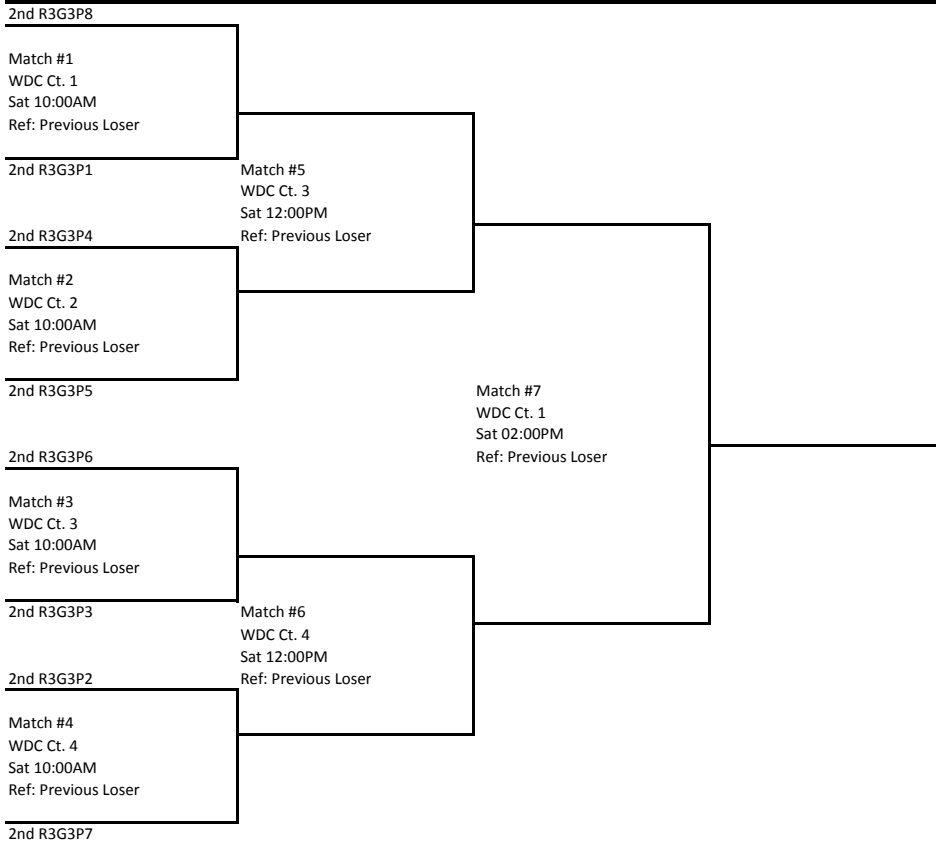

PrepVolleyball.com Classic (15s & 16s)
16 and Under

Silver Bracket