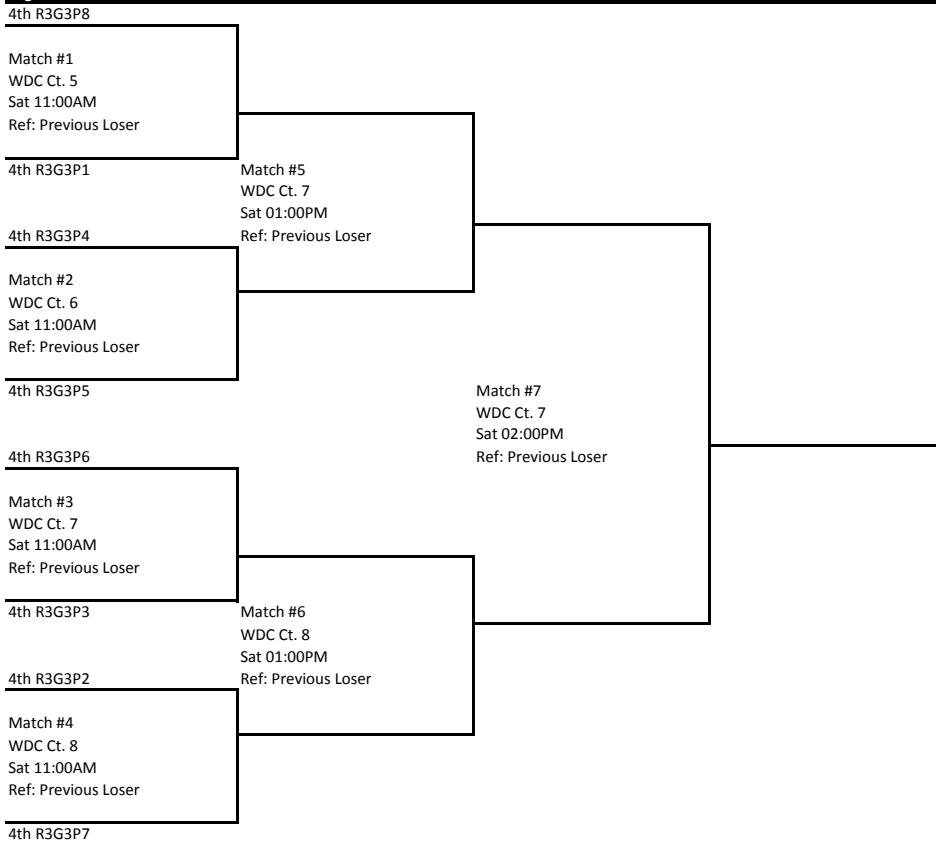

PrepVolleyball.com Classic (15s & 16s)
16 and Under

Flight #1 Bracket