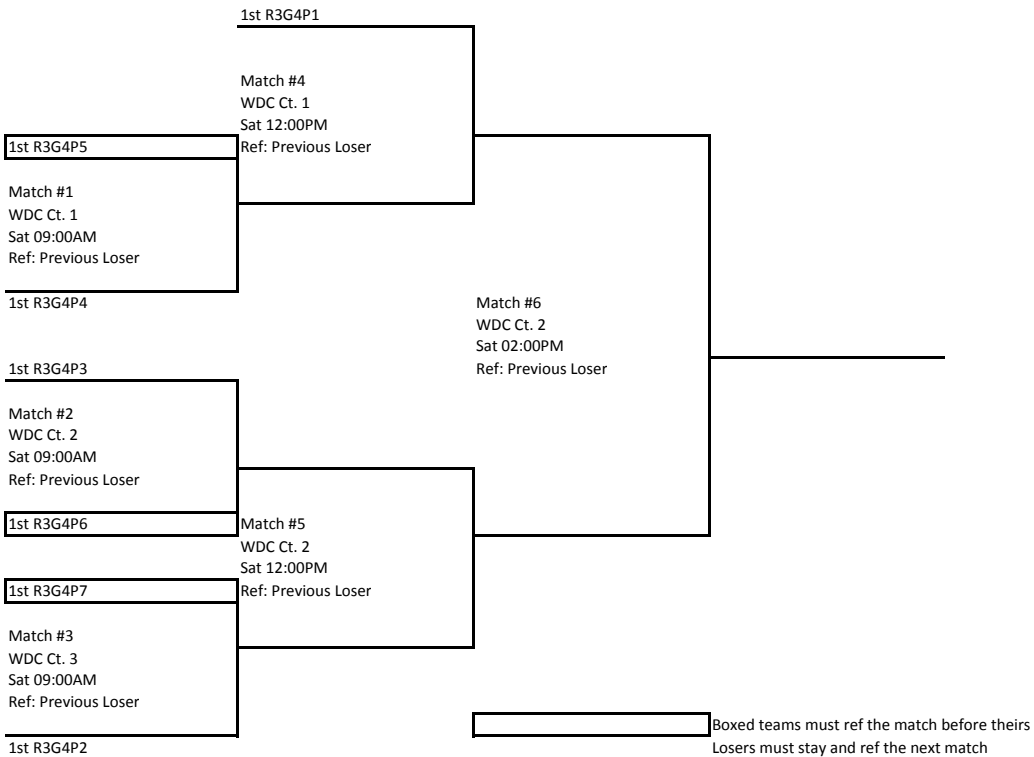

Flight #2 Bracket