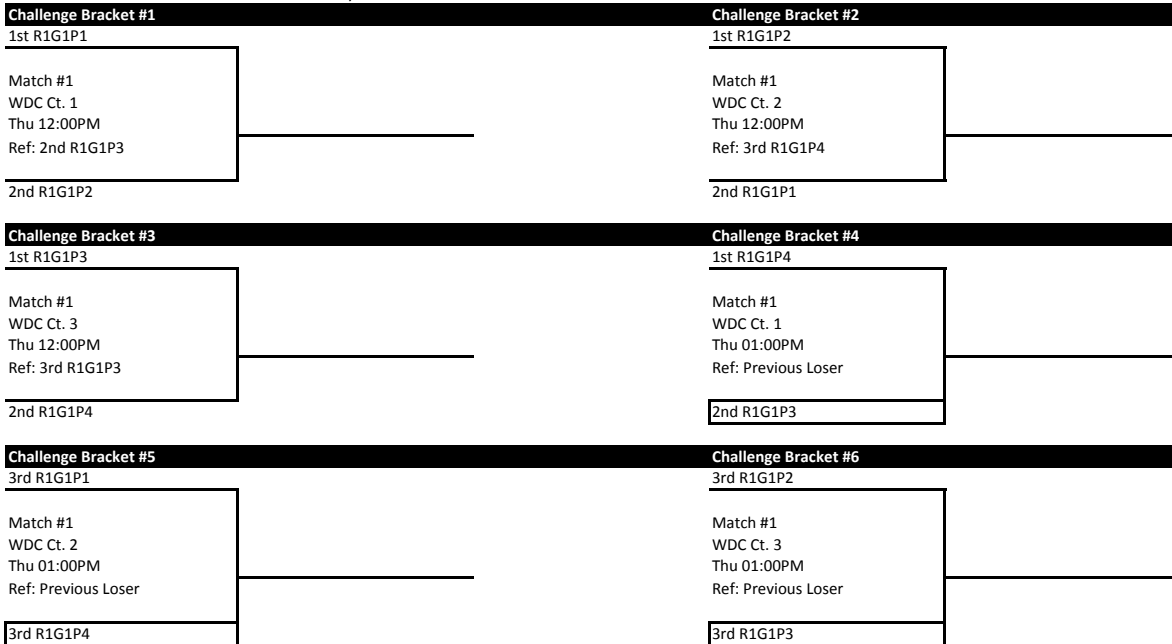

Court Number Start Time Pool	WDC Ct. 9 Thu 08:00AM R1G2P5	WDC Ct. 10 Thu 08:00AM R1G2P6	WDC Ct. 11 Thu 08:00AM R1G2P7	WDC Ct. 12 Thu 08:00AM R1G2P8
TEAM 1.	Dead Frog 16 Black	Ft Wayne Kaepa 16 Blue	Colorado Juniors 16JJ	Club Fusion 16Blue
TEAM 2.	Ft Wayne Kaepa 16 Blac	IA Elite Heat	DVC 16's	Centennial VBC 16-1
TEAM 3.	Mizuno MN Select 16-2	FaR Out 16-2	Sunsetters 16 White	MI Elite 16 Platinum
TEAM 4.	TSA 16 Blue	Mizuno M1 16 White-Ay	MI Elite 16 Onyx	Mizuno M1 162East

Court Number Start Time Pool	WDC Ct. 13 Thu 08:00AM R1G2P9	WDC Ct. 14 Thu 08:00AM R1G2P10	WDC Ct. 15 Thu 08:00AM R1G2P11	JAC Ct. 17 Thu 08:00AM R1G2P12
TEAM 1.	Mizuno SPVB 16 Red	R Thunder 16 Blue	USA MICHIGAN OAK 16-1	Net Force 16 Comp
TEAM 2.	NSMVC G16	Wisconsin Ice 16 Nike	Mizuno SPVB 16 White	MVA 16 Black
TEAM 3.	Mizuno M1 16 Navy	Dead Frog 16 Green	WIPoWer SaukCounty 162	Avalanche 16Silver
TEAM 4.	Dead Frog 16 Silver	Mizuno MN Select 16-3	North Star 16-1	WI PoWer Madison 16 R

Court Number Start Time Pool	JAC Ct. 18 Thu 08:00AM R1G2P13	JAC Ct. 19 Thu 08:00AM R1G2P14
TEAM 1.	Sunsetters 16 Elite	Milw Sting 16 Black
TEAM 2.	Kaepa Carpe Diem 16 R	AVB 16-1
TEAM 3.	Wi Jrs 16Blue	Mizuno SPVB 16 Navy
TEAM 4.	16 HVVC Regional White	Dead Frog 16 White

2nd Round

Boxed teams must ref the match before theirs
Losers must stay and ref the next match