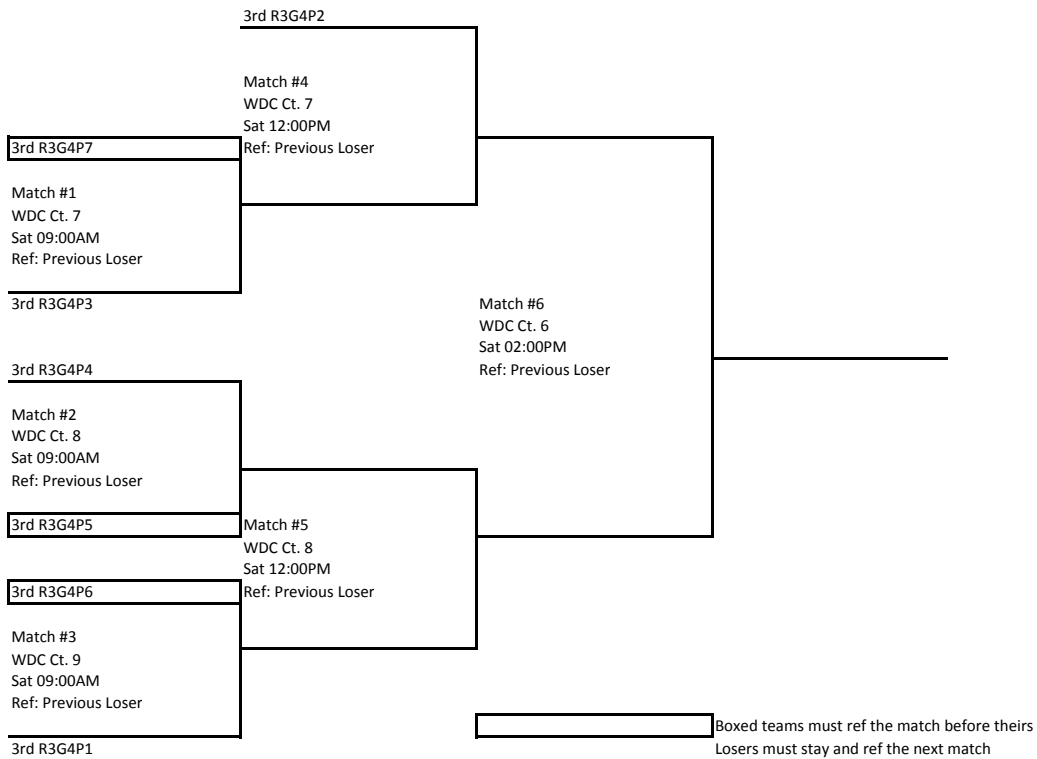

Court Number Start Time Pool	JAC Ct. 17 Fri 08:00AM R3G4P5	JAC Ct. 18 Fri 08:00AM R3G4P6	JAC Ct. 19 Fri 08:00AM R3G4P7
TEAM 1.	3rd R1G2P5	3rd R1G2P6	3rd R1G2P7
TEAM 2.	3rd R1G2P10	3rd R1G2P9	3rd R1G2P8
TEAM 3.	4th R1G2P9	4th R1G2P8	4th R1G2P10
TEAM 4.	4th R1G2P6	4th R1G2P7	4th R1G2P5

PrepVolleyball.com Classic (15s & 16s)
16 and Under

Flight #1 Bracket

Flight #2 Bracket

Flight #3 Bracket

Flight #4 Bracket

Flight #5 Bracket

Boxed teams must ref the match before theirs
Losers must stay and ref the next match