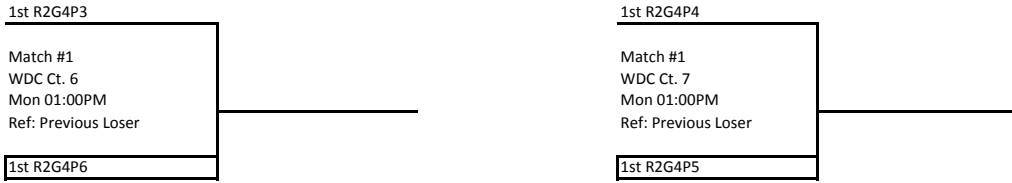

Challenge Bracket #3 **Challenge Bracket #4**

Challenge Bracket #5 **Challenge Bracket #6**