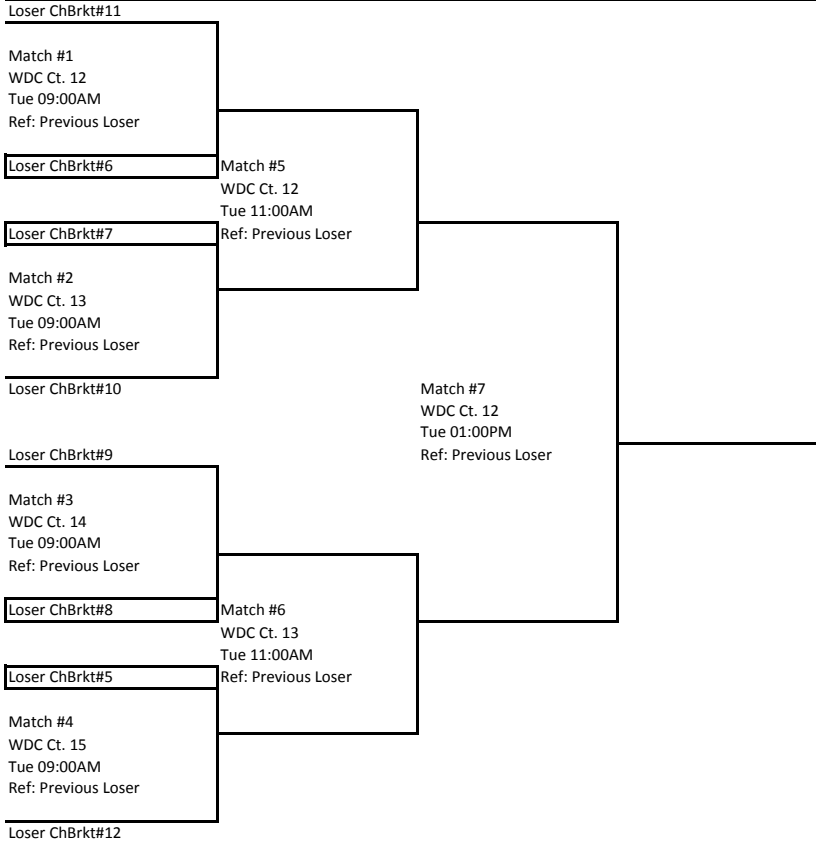

Flight #2 Bracket