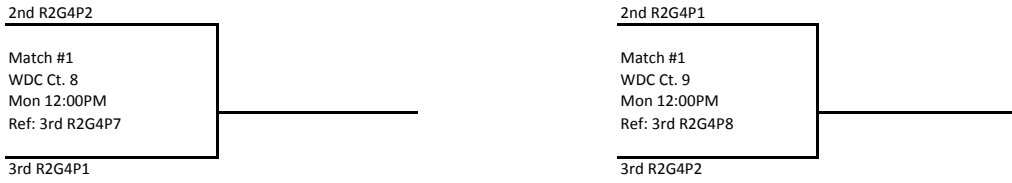

Challenge Bracket #11 **Challenge Bracket #12**

Boxed teams must ref the match before theirs
Losers must stay and ref the next match