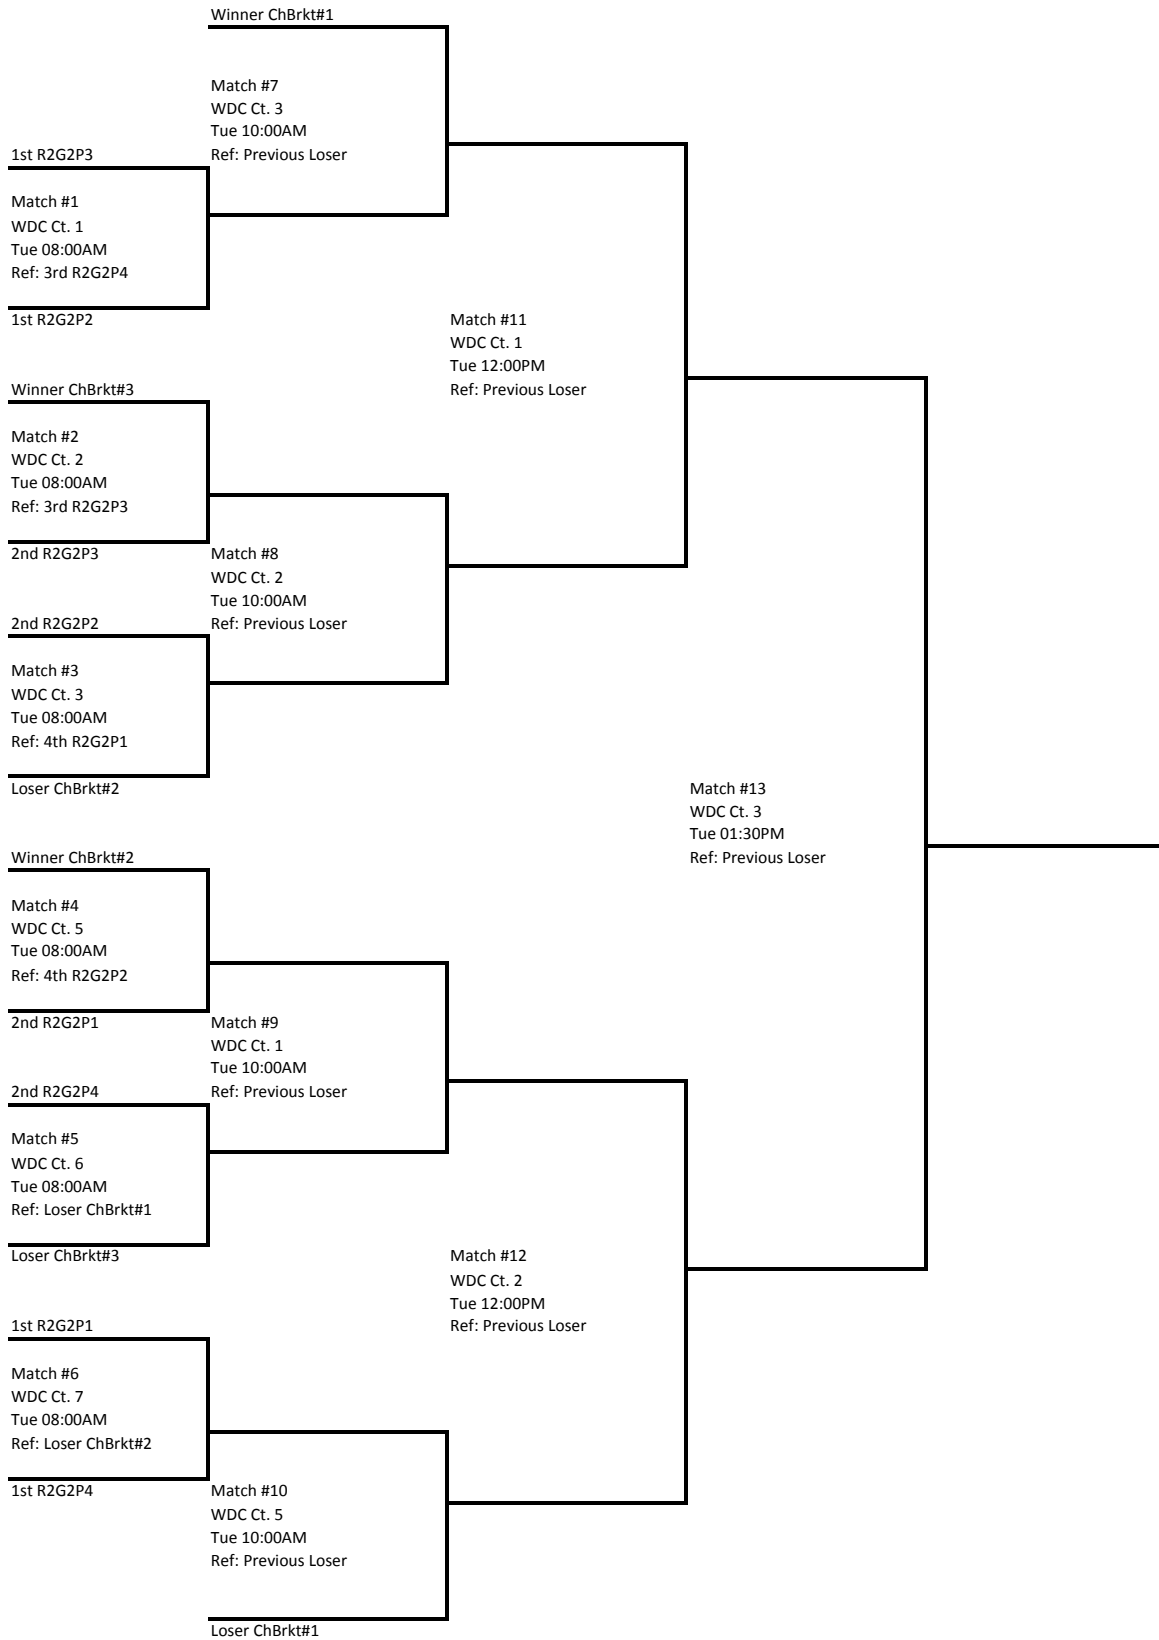

Gold Bracket

Boxed teams must ref the match before theirs
Losers must stay and ref the next match