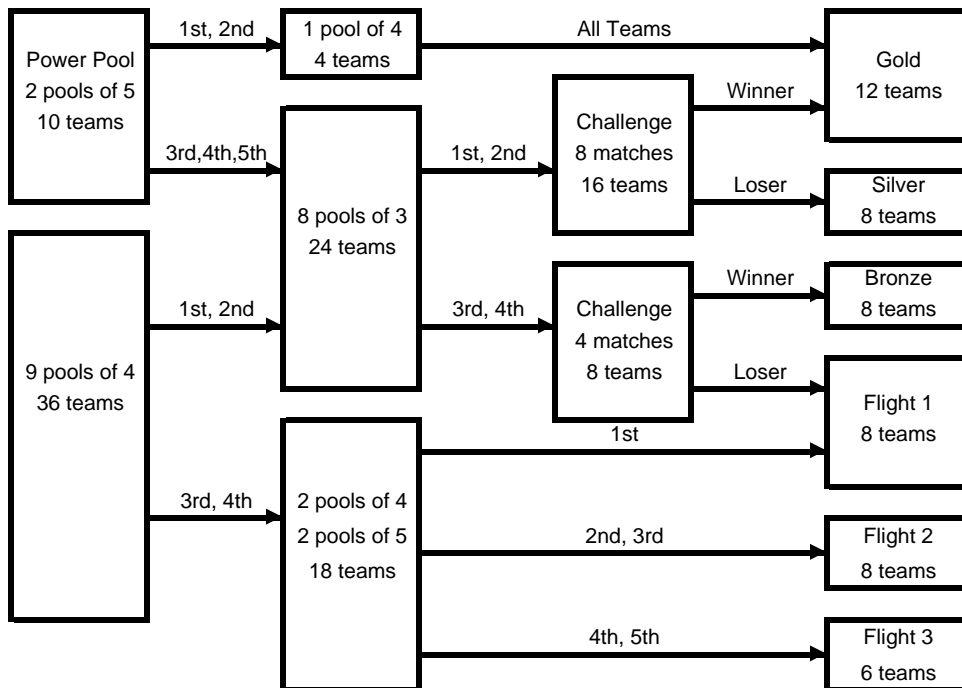

# 15 & Under Flowchart & Pool Play Formats

## Team List (as of 6/10)

Capital 15 Nike Angie
Capital 15 Air Emmy
Capital 15 Force KJ
Carpe Diem 15
CMVBC 15-1
Chaska 15-1
Club Fusion 15Black
Club Fusion 15White
Club Fusion 15Blue
Club Fusion 15Orange
Avalanche 15Black
Dead Frog 15 Black
FaR Out 15 Green
Fort Wayne 15 Sharks
Ft Wayne 15 Stingrays
15 HVVC Blue
Iowa Rockets 15R
MVA 15 Black
MVA 15 Blue
Milw Sting 14 Gold
Milw Sting 14 Black
Milw Sting 15 Black
Milw Sting 15 White
Milw Sting 15 Gold
Mizuno M1 15Navy
Mizuno M1 15White
Mizuno M1 151
Minnesota Select 14-1
Minnesota Select 15-1
Minnesota Select 15-2
SPVB 15 Red
SPVB 15 White
SPVB 15 Blue
SPVB 15 Navy
SPVB 15 Mizuno
SPVB 15 Runbird
Sports Elite 15 Navy
Net Force 15 Comp
New WAVE 15 Storm
Oiler Attack 15 Black
Stewie 15 Blue
Stewie 14 Blue
Wi Jrs 151
Wi Jrs 15Blue
Wisconsin Select 15
Woodbury 15Blue

## Pool Play Schedules

4 Team Pool Schedule	3 Team Pool Schedule	5 Team Pool Schedule (2 courts)		
1 v 3 (2)	1 v 3 (2)	Court A	Court B	Ref*
2 v 4 (1)	2 v 3 (1)	1 vs 3	2 vs 5	4
1 v 4 (3)	1 v 2 (3)	4 vs 5	1 vs 2	3
2 v 3 (1)		3 vs 5	2 vs 4	1
3 v 4 (2)		break	break	
1 v 2 (4)		1 vs 5	3 vs 4	2
		2 vs 3	1 vs 4	5
<i>(all matches 2/3 format unless otherwise noted)</i>	<i>(all matches 2/3 format unless otherwise noted)</i>	<i>(all matches 2/3 format unless otherwise noted)</i>		
		* Team refs on both courts		