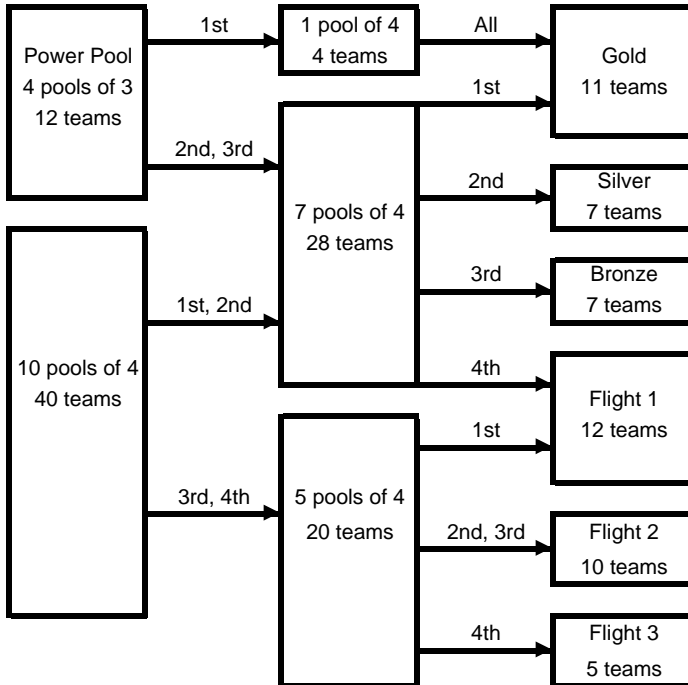

16 & Under Flowchart & Pool Play Formats

Team List (as of 6/10)

Armour 16-Black
Capital 16 Nike Dave
Capital 16 Air Annie
Capital 16 Force JB
Carpe Diem 16N
Centennial VBC 16-1
Chaska 16-1
Club Fusion 16Black
Club Fusion 16White
Club Fusion 16Blue
Club Fusion 16Orange
Avalanche 16Black
Legacy 16-1
Dead Frog 16 Black
Dead Frog 16 Green
Dead Frog 16 White
Court Masters16 Black
FaR Out 16 Yellow
Fort Wayne 16 Cobras
Fort Wayne 16 Coyotes
Iowa Elite 16-1
Iowa Rockets 16R
Iowa Rockets 16 Black
MVA 16 Black
MVA 16 Blue
Milw Sting 16 Gold
Milw Sting 16 Black
Milw Sting 16 White
Circle City 16 White
Mizuno M1 161
Mizuno M1 16Navy
Mizuno M1 16Royal
Mizuno M1 16White
Mizuno M1 16Silver
Minnesota Select 16-1
Minnesota Select 16-2
Minnesota Select 16-3
Sports Elite 16 Navy
Sports Elite 16 Red
MN Vantage 16-1
MN Vantage 16-2
MO Express 16
Net Force 16 Comp
Oiler Attack 16 Black
St. Charles Sizzlers
TAV 16 Molten
UPVB 16-1 Royale
Wi Jrs 161
Wi Jrs 16Blue
PoWer SC 16-Royal
PoWer SC 16-Navy
Wisconsin Select 16

Pool Play Schedules

4 Team Pool Schedule	3 Team Pool Schedule
1 v 3 (2)	1 v 3 (2)
2 v 4 (1)	2 v 3 (1)
1 v 4 (3)	1 v 2 (3)
2 v 3 (1)	
3 v 4 (2)	
1 v 2 (4)	
<i>(all matches 2/3 format unless otherwise noted)</i>	<i>(all matches 3/5 format unless otherwise noted)</i>