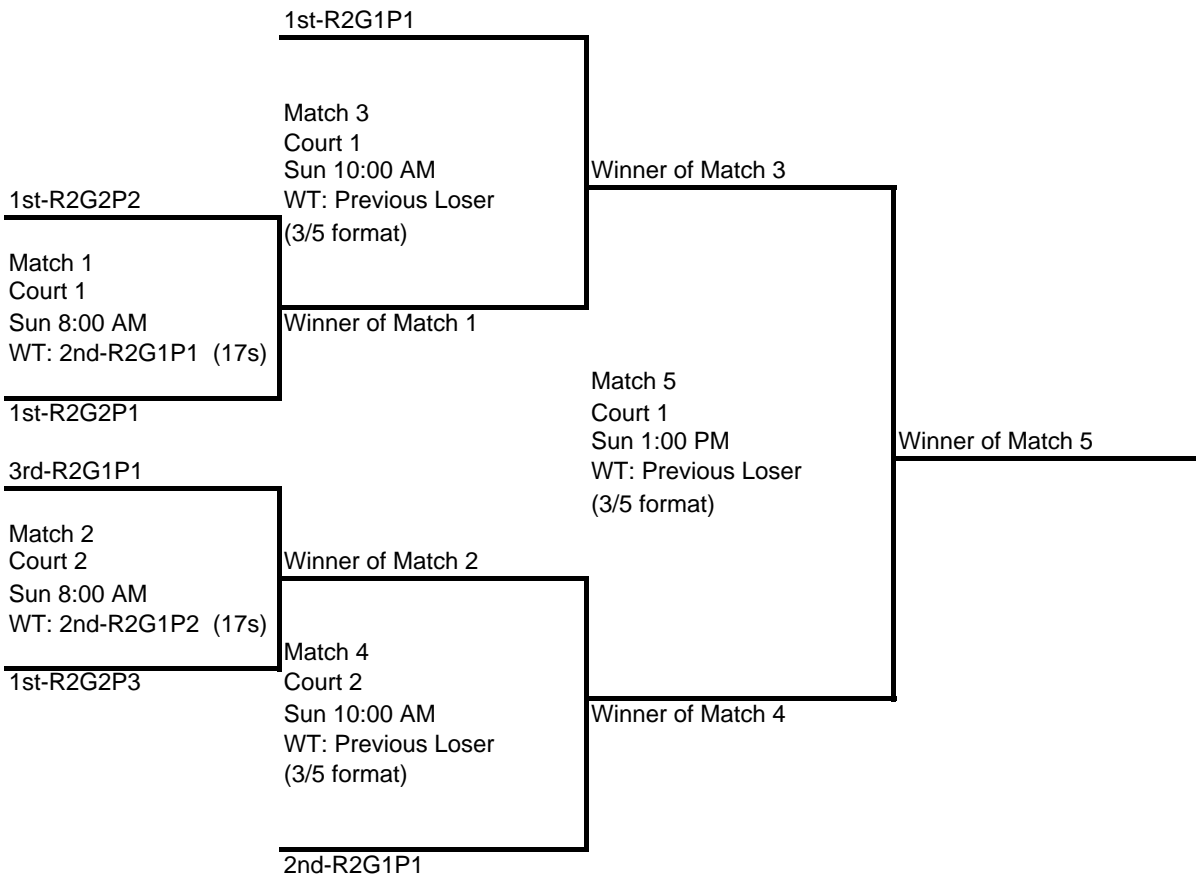

Round 3

Gold