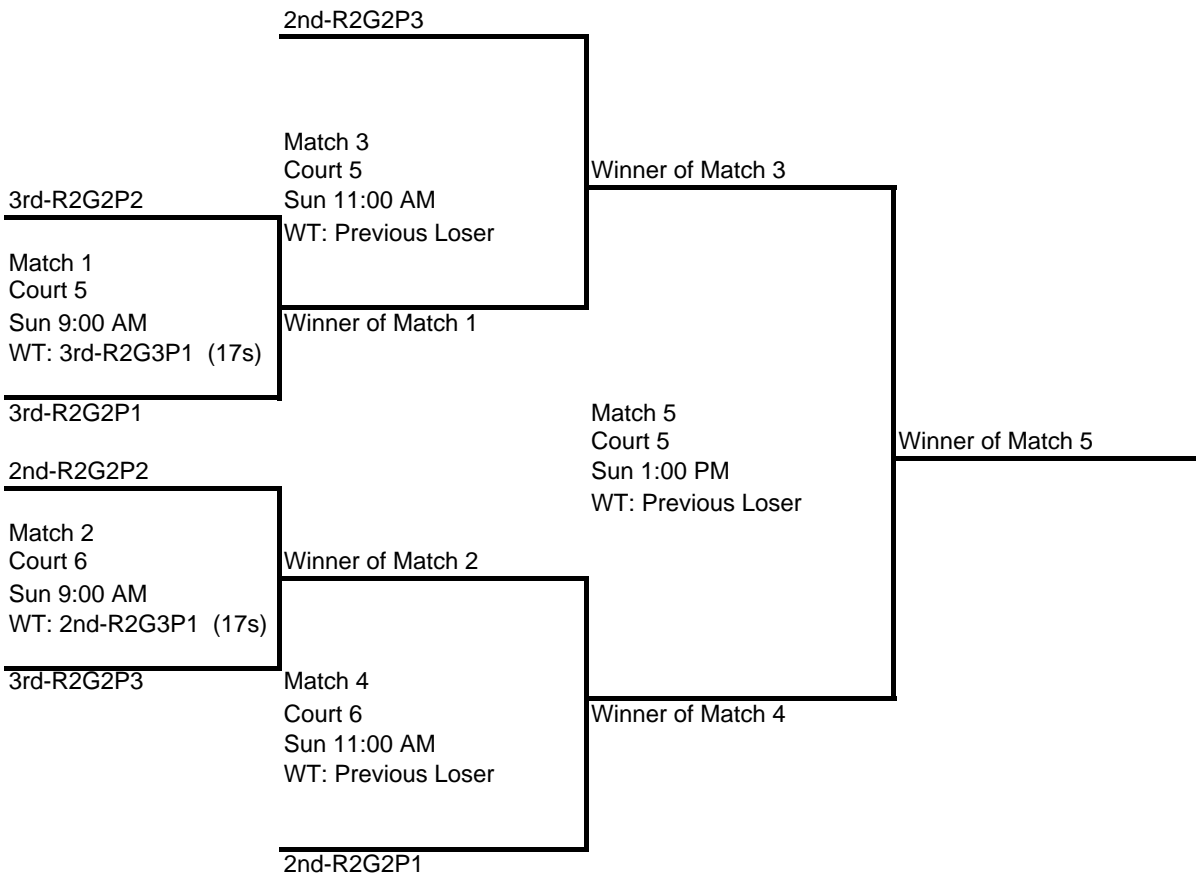

Court Start Time Pool	Court 4 Fri 10:00 AM R1G2P1	Court 5 Fri 10:00 AM R1G2P2	Court 6 Fri 10:00 AM R1G2P3
Team 1	Wi Jrs 181	Club Fusion 18Blue	Milw Sting 18 Black
Team 2	Net Force 18 Comp	Avalanche 18Black	Oiler Attack 18 Black
Team 3	Fort Wayne 18 Force	PoWer SC 18-Royal	USA MI Oakland 18-1
Team 4	MVA 17 Blue	Mizuno M1 18White	WIVB Academy 18-Black

PrepVolleyball.com Classic

18 Girls - REVISED

Round 2

Court Start Time Pool	Court 1 Sat 3:00 PM R2G1P1	Court 2 Sat 3:00 PM R2G2P1	Court 3 Sat 3:00 PM R2G2P2	Court 4 Sat 3:00 PM R2G2P3
Team 1	1st-R1G1P1	2nd-R1G1P3	2nd-R1G1P2	2nd-R1G1P1
Team 2	1st-R1G1P2	3rd-R1G1P1	3rd-R1G1P3	3rd-R1G1P2
Team 3	1st-R1G1P3	1st-R1G2P1	1st-R1G2P2	1st-R1G2P3
Team 4	(3/5 format)	2nd-R1G2P2	2nd-R1G2P3	2nd-R1G2P1

Court Start Time Pool	Court 5 Sat 3:00 PM R2G3P1	Court 6 Sat 3:00 PM R2G3P2
Team 1	3rd-R1G2P1	3rd-R1G2P2
Team 2	4th-R1G2P3	3rd-R1G2P3
Team 3	4th-R1G2P2	4th-R1G2P1
	(3/5 format)	(3/5 format)

<u>4 Team Pool Schedule</u>	<u>3 Team Pool Schedule</u>	<u>5 Team Pool Schedule</u>
1 v 3 (2)	1 v 3 (2)	<u>Court A</u> <u>Court B</u> <u>Ref*</u>
2 v 4 (1)	2 v 3 (1)	1 vs 3 2 vs 5 4
1 v 4 (3)	1 v 2 (3)	4 vs 5 1 vs 2 3
2 v 3 (1)		3 vs 5 2 vs 4 1
3 v 4 (2)		break
1 v 2 (4)		1 vs 5 3 vs 4 2
		2 vs 3 1 vs 4 5
<i>(all matches 2/3 format unless otherwise noted)</i>	<i>(all matches 3/5 format unless otherwise noted)</i>	<i>(all matches 2/3 format unless otherwise noted)</i> * Team refs on both courts

Round 3

Gold

Silver (All matches 2/3 format)

PrepVolleyball.com Classic
18 Girls - REVISED

Round 3

Bronze (All matches 2/3 format)

Flight 1 (All matches 2/3 format)