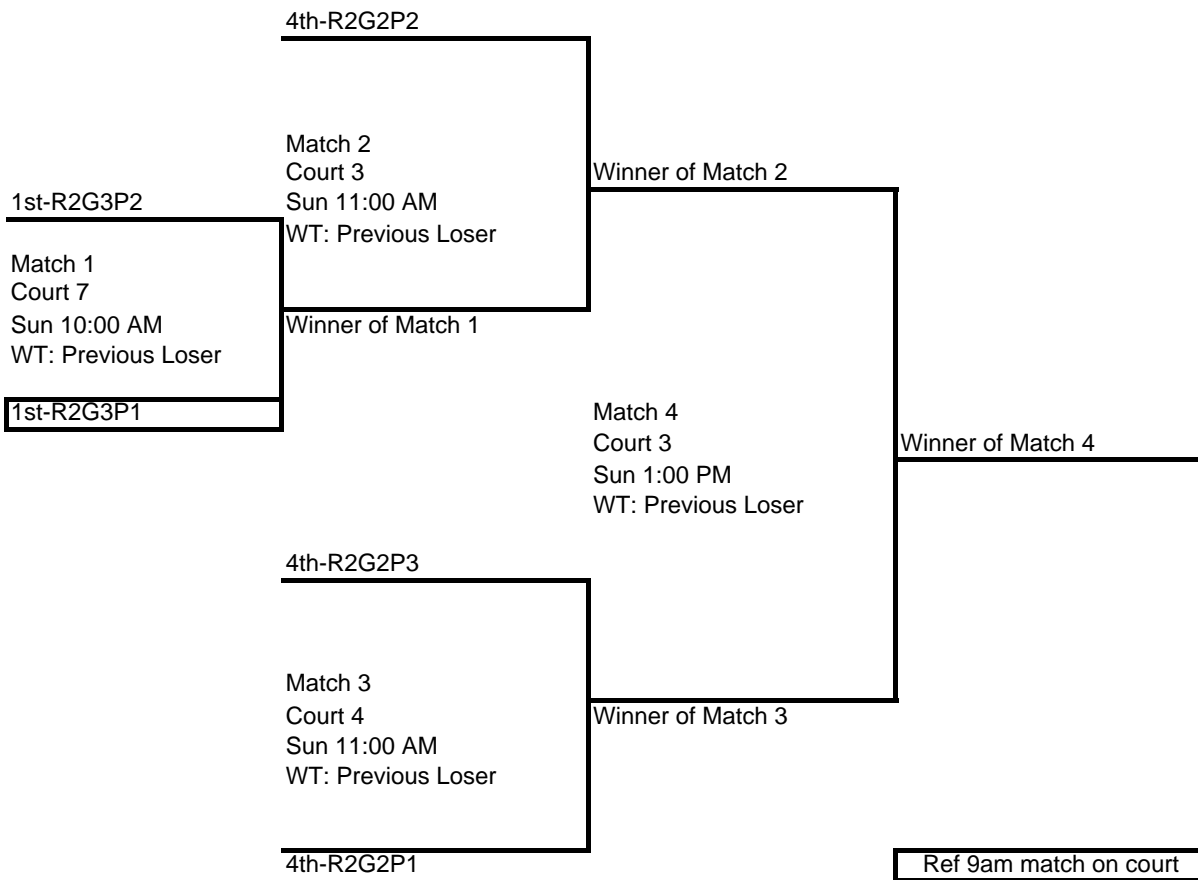

Court Start Time Pool	Court 4 Fri 10:00 AM R1G2P1	Court 5 Fri 10:00 AM R1G2P2	Court 6 Fri 10:00 AM R1G2P3
Team 1	Wi Jrs 181	Club Fusion 18Blue	Milw Sting 18 Black
Team 2	Net Force 18 Comp	Avalanche 18Black	Oiler Attack 18 Black
Team 3	Fort Wayne 18 Force	PoWer SC 18-Royal	USA MI Oakland 18-1
Team 4	MVA 17 Blue	Mizuno M1 18White	WIVB Academy 18-Black

PrepVolleyball.com Classic

18 Girls - REVISED

Round 2

Court Start Time Pool	Court 1 Sat 3:00 PM R2G1P1	Court 2 Sat 3:00 PM R2G2P1	Court 3 Sat 3:00 PM R2G2P2	Court 4 Sat 3:00 PM R2G2P3
Team 1	1st-R1G1P1	2nd-R1G1P3	2nd-R1G1P2	2nd-R1G1P1
Team 2	1st-R1G1P2	3rd-R1G1P1	3rd-R1G1P3	3rd-R1G1P2
Team 3	1st-R1G1P3	1st-R1G2P1	1st-R1G2P2	1st-R1G2P3
Team 4	(3/5 format)	2nd-R1G2P2	2nd-R1G2P3	2nd-R1G2P1

Court Start Time Pool	Court 5 Sat 3:00 PM R2G3P1	Court 6 Sat 3:00 PM R2G3P2
Team 1	3rd-R1G2P1	3rd-R1G2P2
Team 2	4th-R1G2P3	3rd-R1G2P3
Team 3	4th-R1G2P2	4th-R1G2P1
	(3/5 format)	(3/5 format)

<u>4 Team Pool Schedule</u>	<u>3 Team Pool Schedule</u>	<u>5 Team Pool Schedule</u>
1 v 3 (2)	1 v 3 (2)	<u>Court A</u> <u>Court B</u> <u>Ref*</u>
2 v 4 (1)	2 v 3 (1)	1 vs 3 2 vs 5 4
1 v 4 (3)	1 v 2 (3)	4 vs 5 1 vs 2 3
2 v 3 (1)		3 vs 5 2 vs 4 1
3 v 4 (2)		break
1 v 2 (4)		1 vs 5 3 vs 4 2
		2 vs 3 1 vs 4 5
<i>(all matches 2/3 format unless otherwise noted)</i>	<i>(all matches 3/5 format unless otherwise noted)</i>	<i>(all matches 2/3 format unless otherwise noted)</i> * Team refs on both courts

Round 3

Gold

Silver (All matches 2/3 format)

PrepVolleyball.com Classic
18 Girls - REVISED

Round 3

Bronze (All matches 2/3 format)

Flight 1 (All matches 2/3 format)