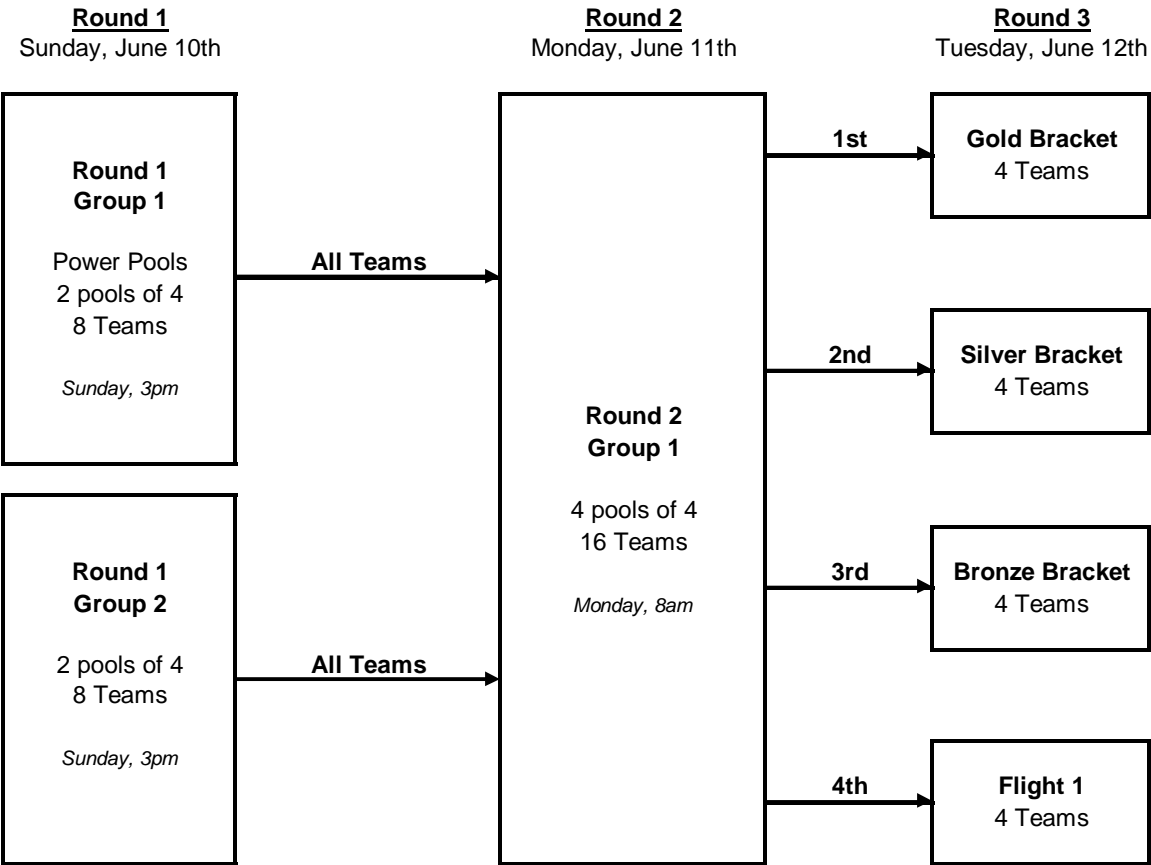

PrepVolleyball.com Classic
13 & Under
16 TEAMS

Teams play the following schedules:

Pools of 3	Pools of 4
1 vs 3 (2 ref)	1 vs 3 (2 ref)
2 vs 3 (1 ref)	2 vs 4 (1 ref)
1 vs 2 (3 ref)	1 vs 4 (3 ref)
All matches are played on the hour	2 vs 3 (1 ref)
	3 vs 4 (2 ref)
	1 vs 2 (4 ref)