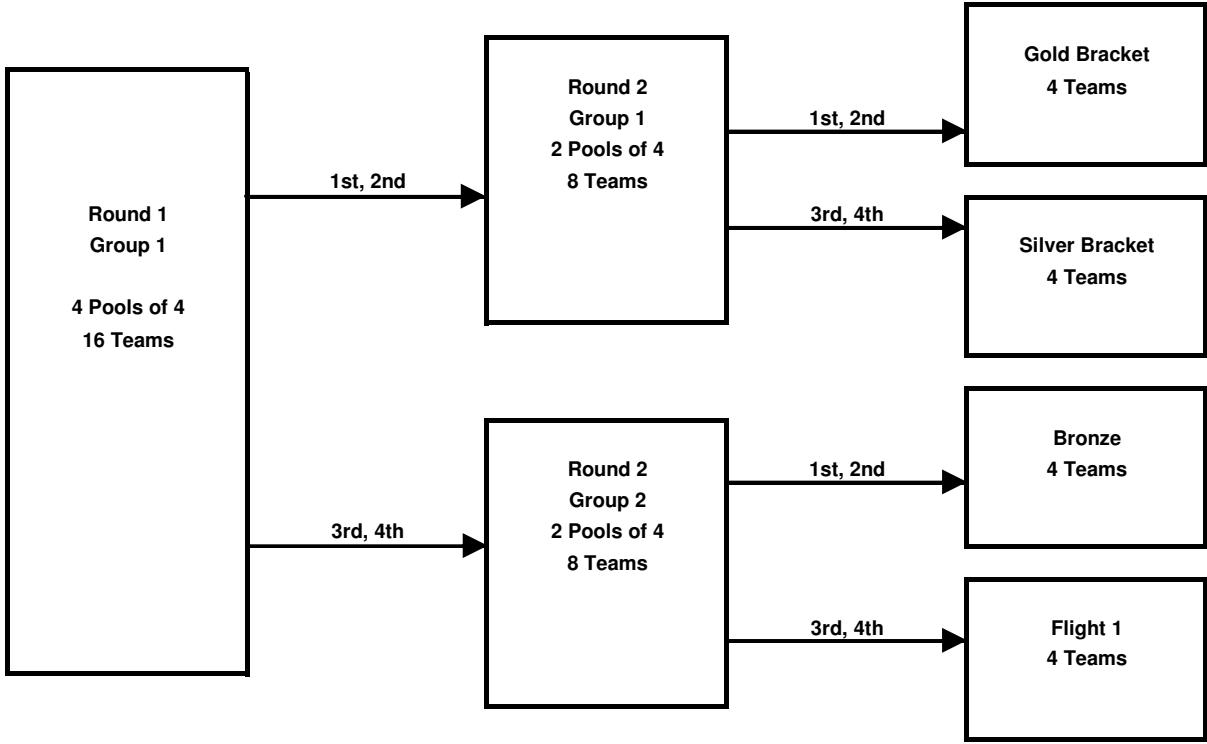

PrepVolleyball.com Classic
13 & Under - 16 Teams
 All matches 2/3 format

Teams play the following schedules:

Pools of 3	Pools of 4
1 vs 3 (2 ref)	1 vs 3 (2 ref)
2 vs 3 (1 ref)	2 vs 4 (1 ref)
1 vs 2 (3 ref)	1 vs 4 (3 ref)
All matches are played on the hour	2 vs 3 (1 ref)
	3 vs 4 (2 ref)
	1 vs 2 (4 ref)