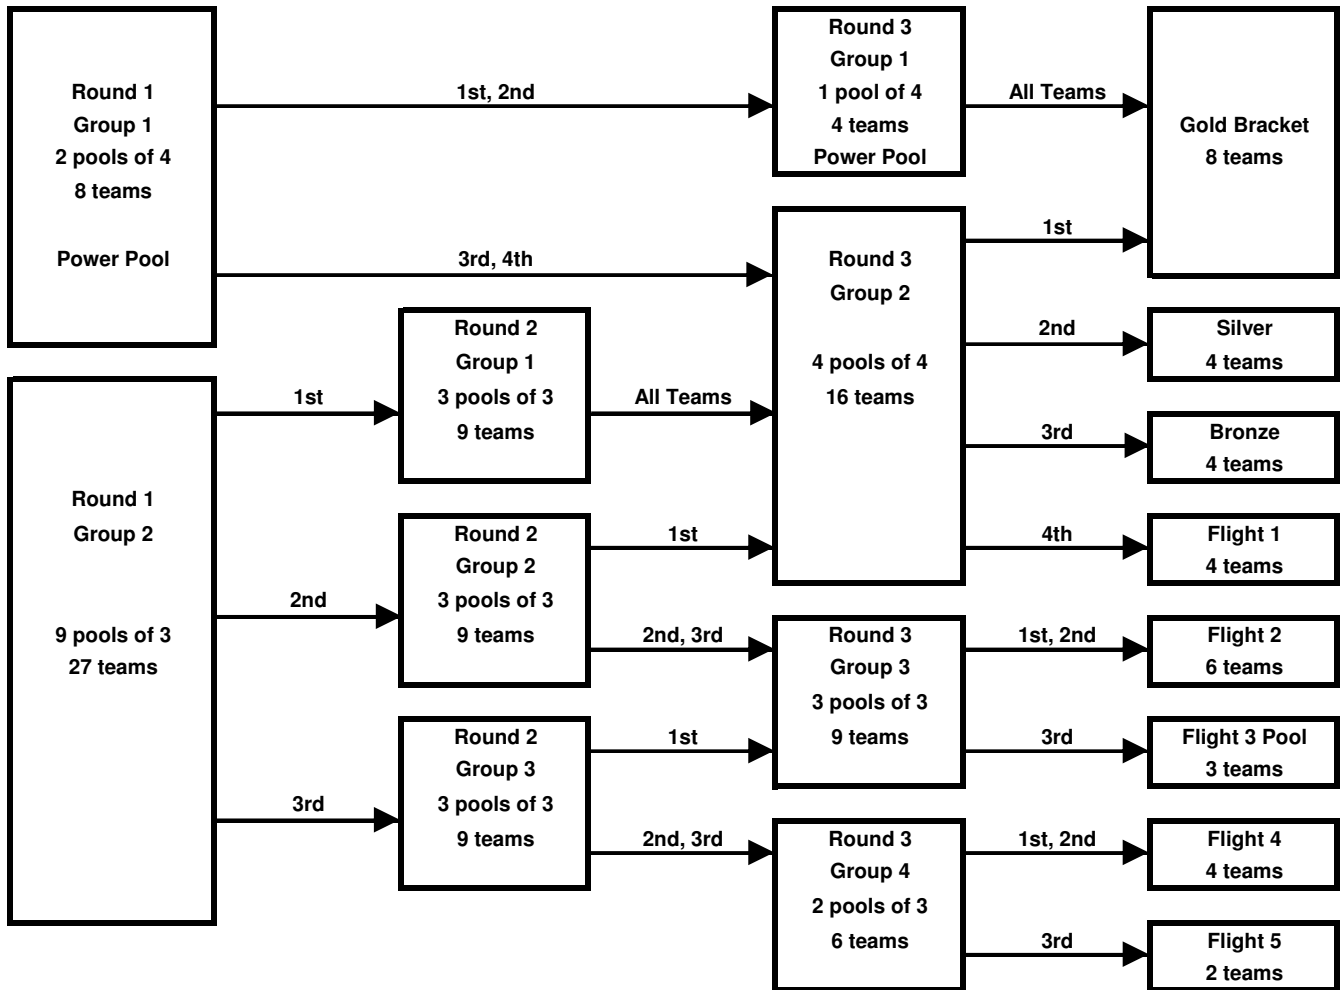

# PrepVolleyball.com Classic

14 & Under - 35 Teams

All matches 2/3 format

Teams play the following schedules:

Pools of 3	Pools of 4
1 vs 3 (2 ref)	1 vs 3 (2 ref)
2 vs 3 (1 ref)	2 vs 4 (1 ref)
1 vs 2 (3 ref)	1 vs 4 (3 ref)
All matches are played on the hour	2 vs 3 (1 ref)
	3 vs 4 (2 ref)
	1 vs 2 (4 ref)