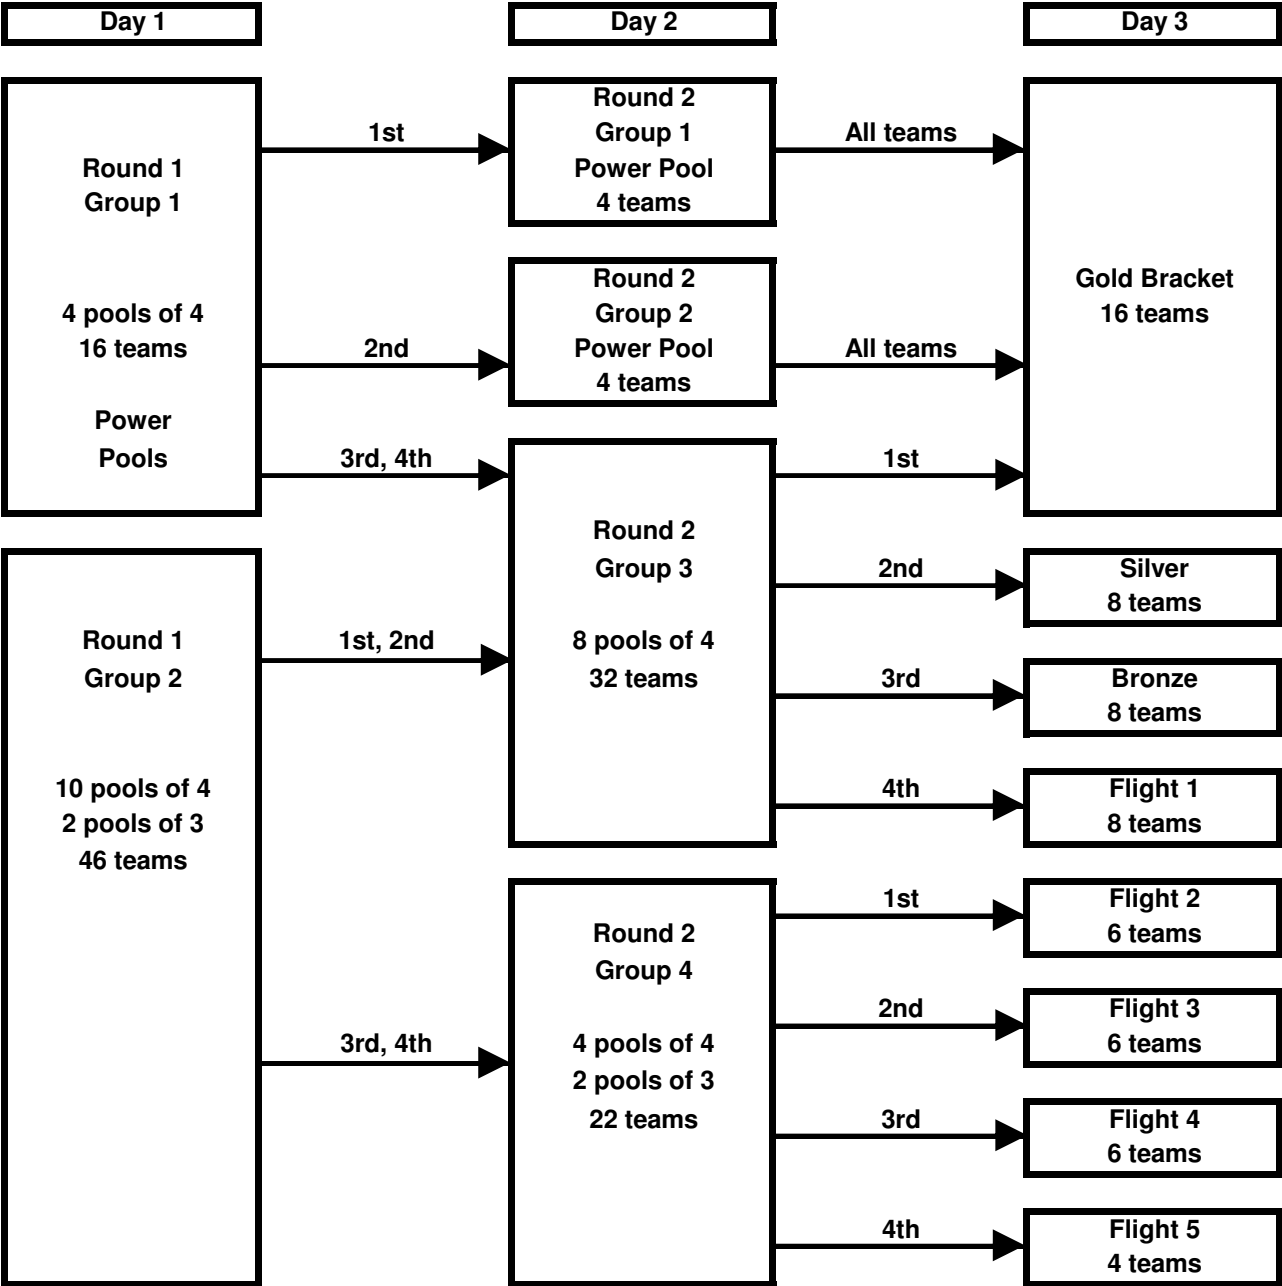

**PrepVolleyball.com Classic**  
**15 & Under - 62 Teams**  
 All matches 2/3 format unless otherwise noted

Teams play the following schedules:

Pools of 3	Pools of 4
1 vs 3 (2 ref)	1 vs 3 (2 ref)
2 vs 3 (1 ref)	2 vs 4 (1 ref)
1 vs 2 (3 ref)	1 vs 4 (3 ref)
	2 vs 3 (1 ref)
	3 vs 4 (2 ref)
	1 vs 2 (4 ref)

All matches are played on the hour