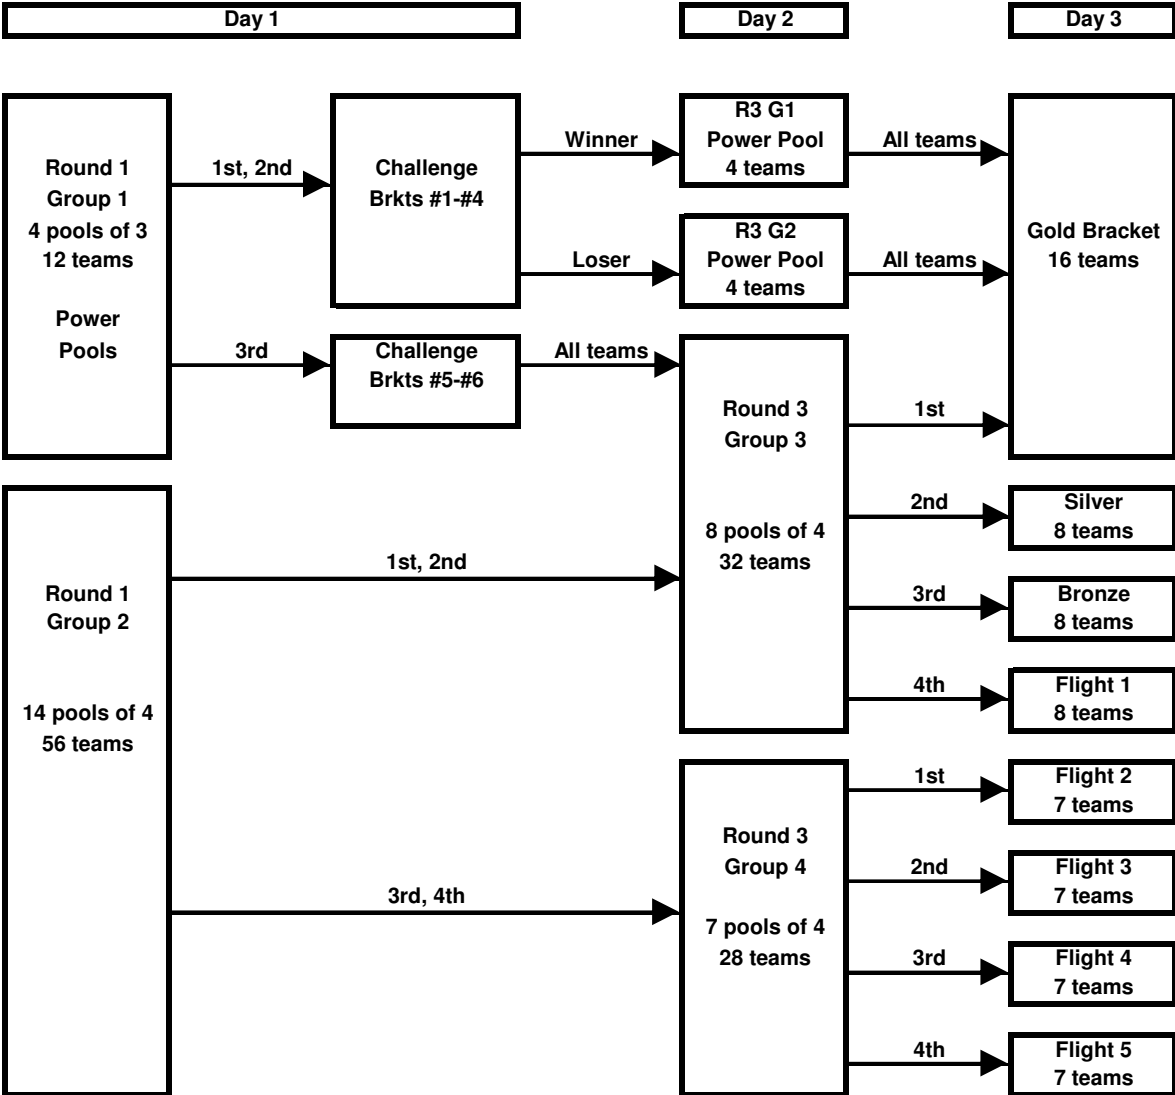

PrepVolleyball.com Classic
16 & Under - 68 Teams
 All matches 2/3 format

Teams play the following schedules:

Pools of 3	Pools of 4
1 vs 3 (2 ref)	1 vs 3 (2 ref)
2 vs 3 (1 ref)	2 vs 4 (1 ref)
1 vs 2 (3 ref)	1 vs 4 (3 ref)
All matches played on the hour	2 vs 3 (1 ref)
	3 vs 4 (2 ref)
	1 vs 2 (4 ref)