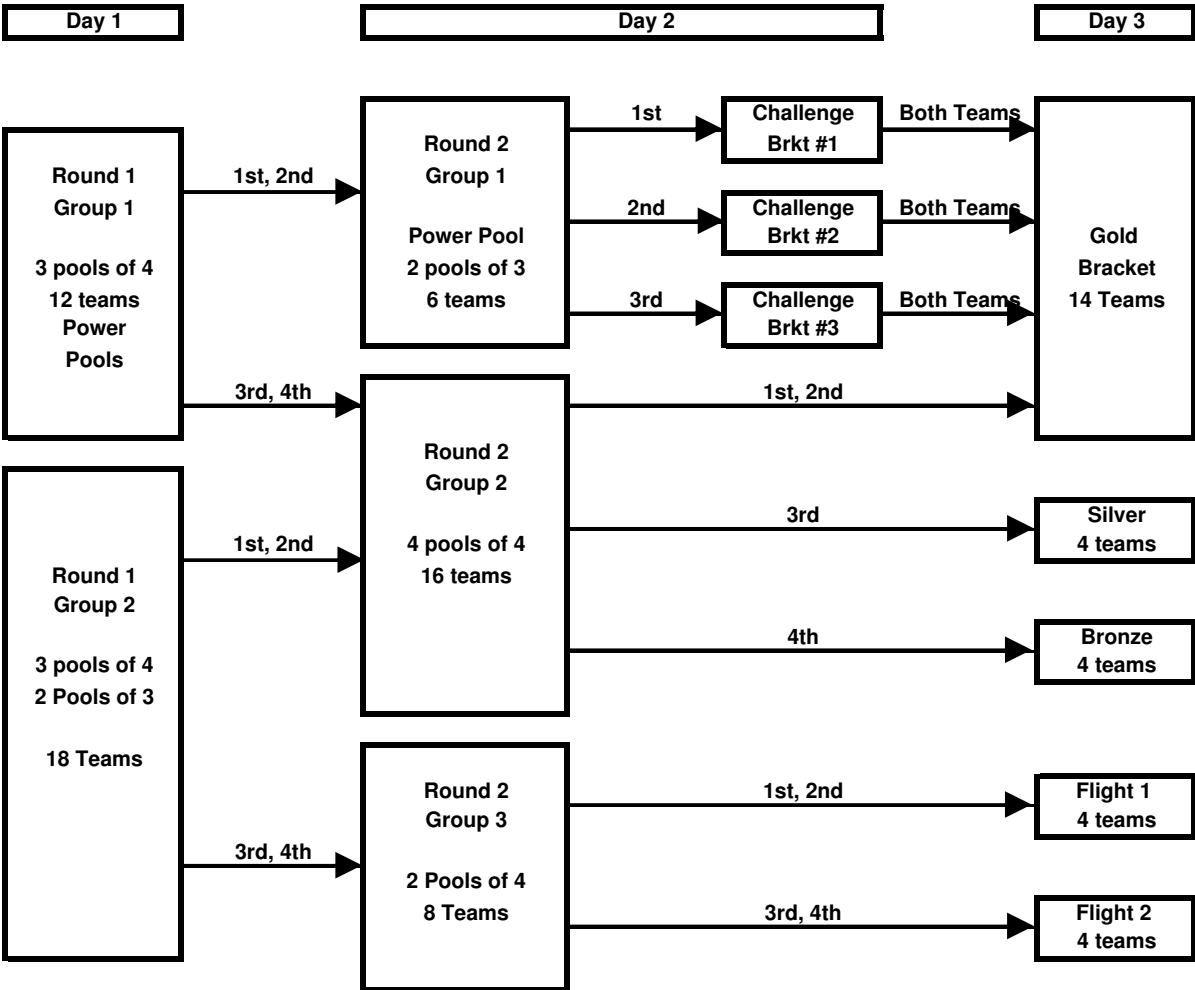

PrepVolleyball.com Classic

18 & Under - 30 Teams

Teams play the following schedules:

Pools of 3	Pools of 4
1 vs 3 (2 ref)	1 vs 3 (2 ref)
2 vs 3 (1 ref)	2 vs 4 (1 ref)
1 vs 2 (3 ref)	1 vs 4 (3 ref)
All matches are played on the hour	2 vs 3 (1 ref)
	3 vs 4 (2 ref)
	1 vs 2 (4 ref)